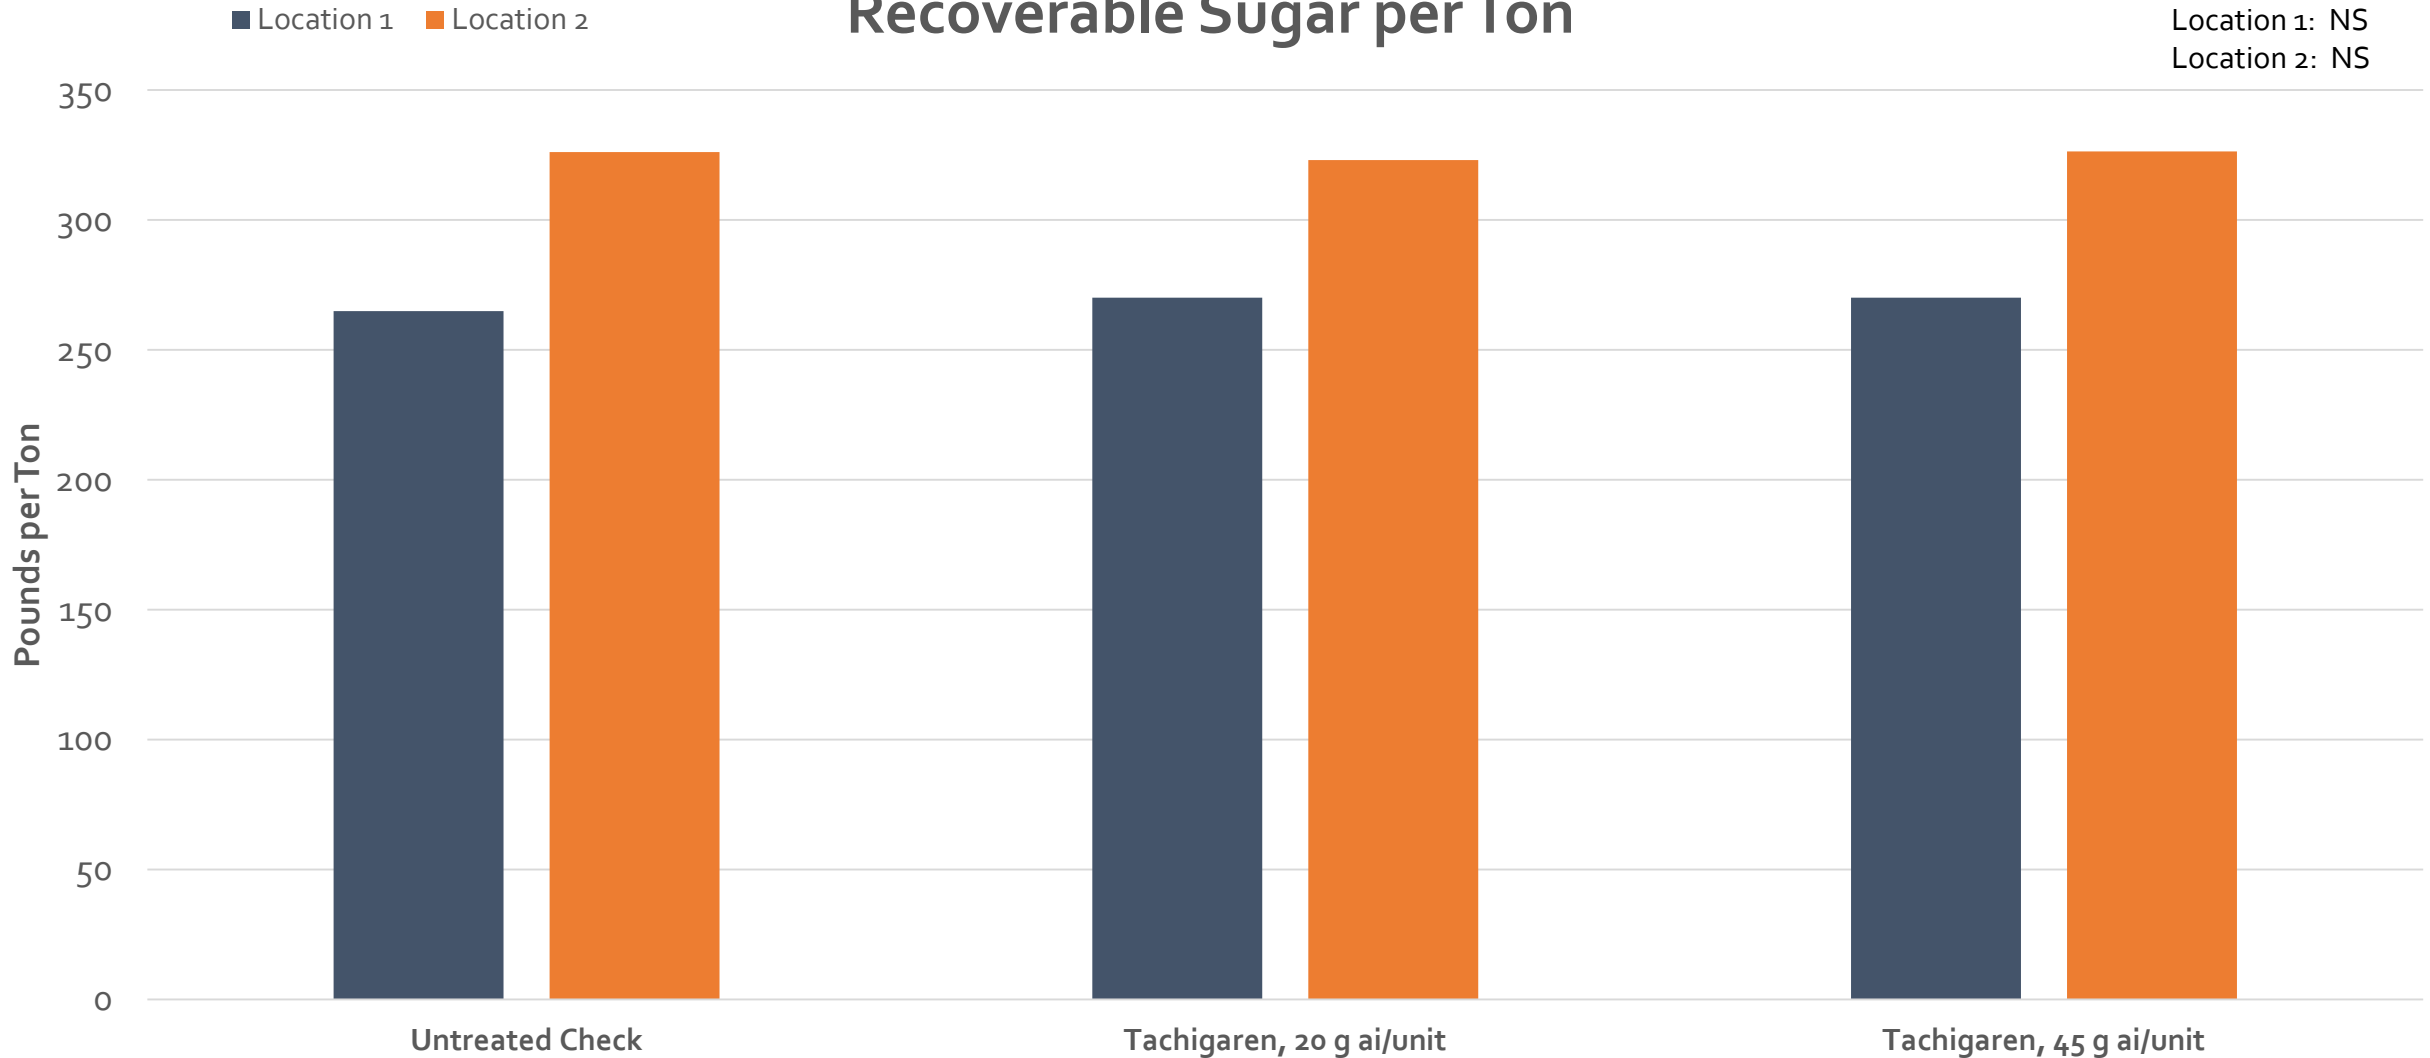

Tachigaren – 2018

Treatments with the same letter are not statistically different

Tachigaren – 2018

LSD (p=0.10):
Location 1: NS
Location 2: NS

Treatments with the same letter are not statistically different

Tachigaren – 2018

Recoverable Sugar per Ton

LSD (p=0.10):
Location 1: NS
Location 2: NS

Treatments with the same letter are not statistically different

Tachigaren – 2018

Recoverable Sugar per Acre

LSD (p=0.10):
Location 1: NS
Location 2: NS