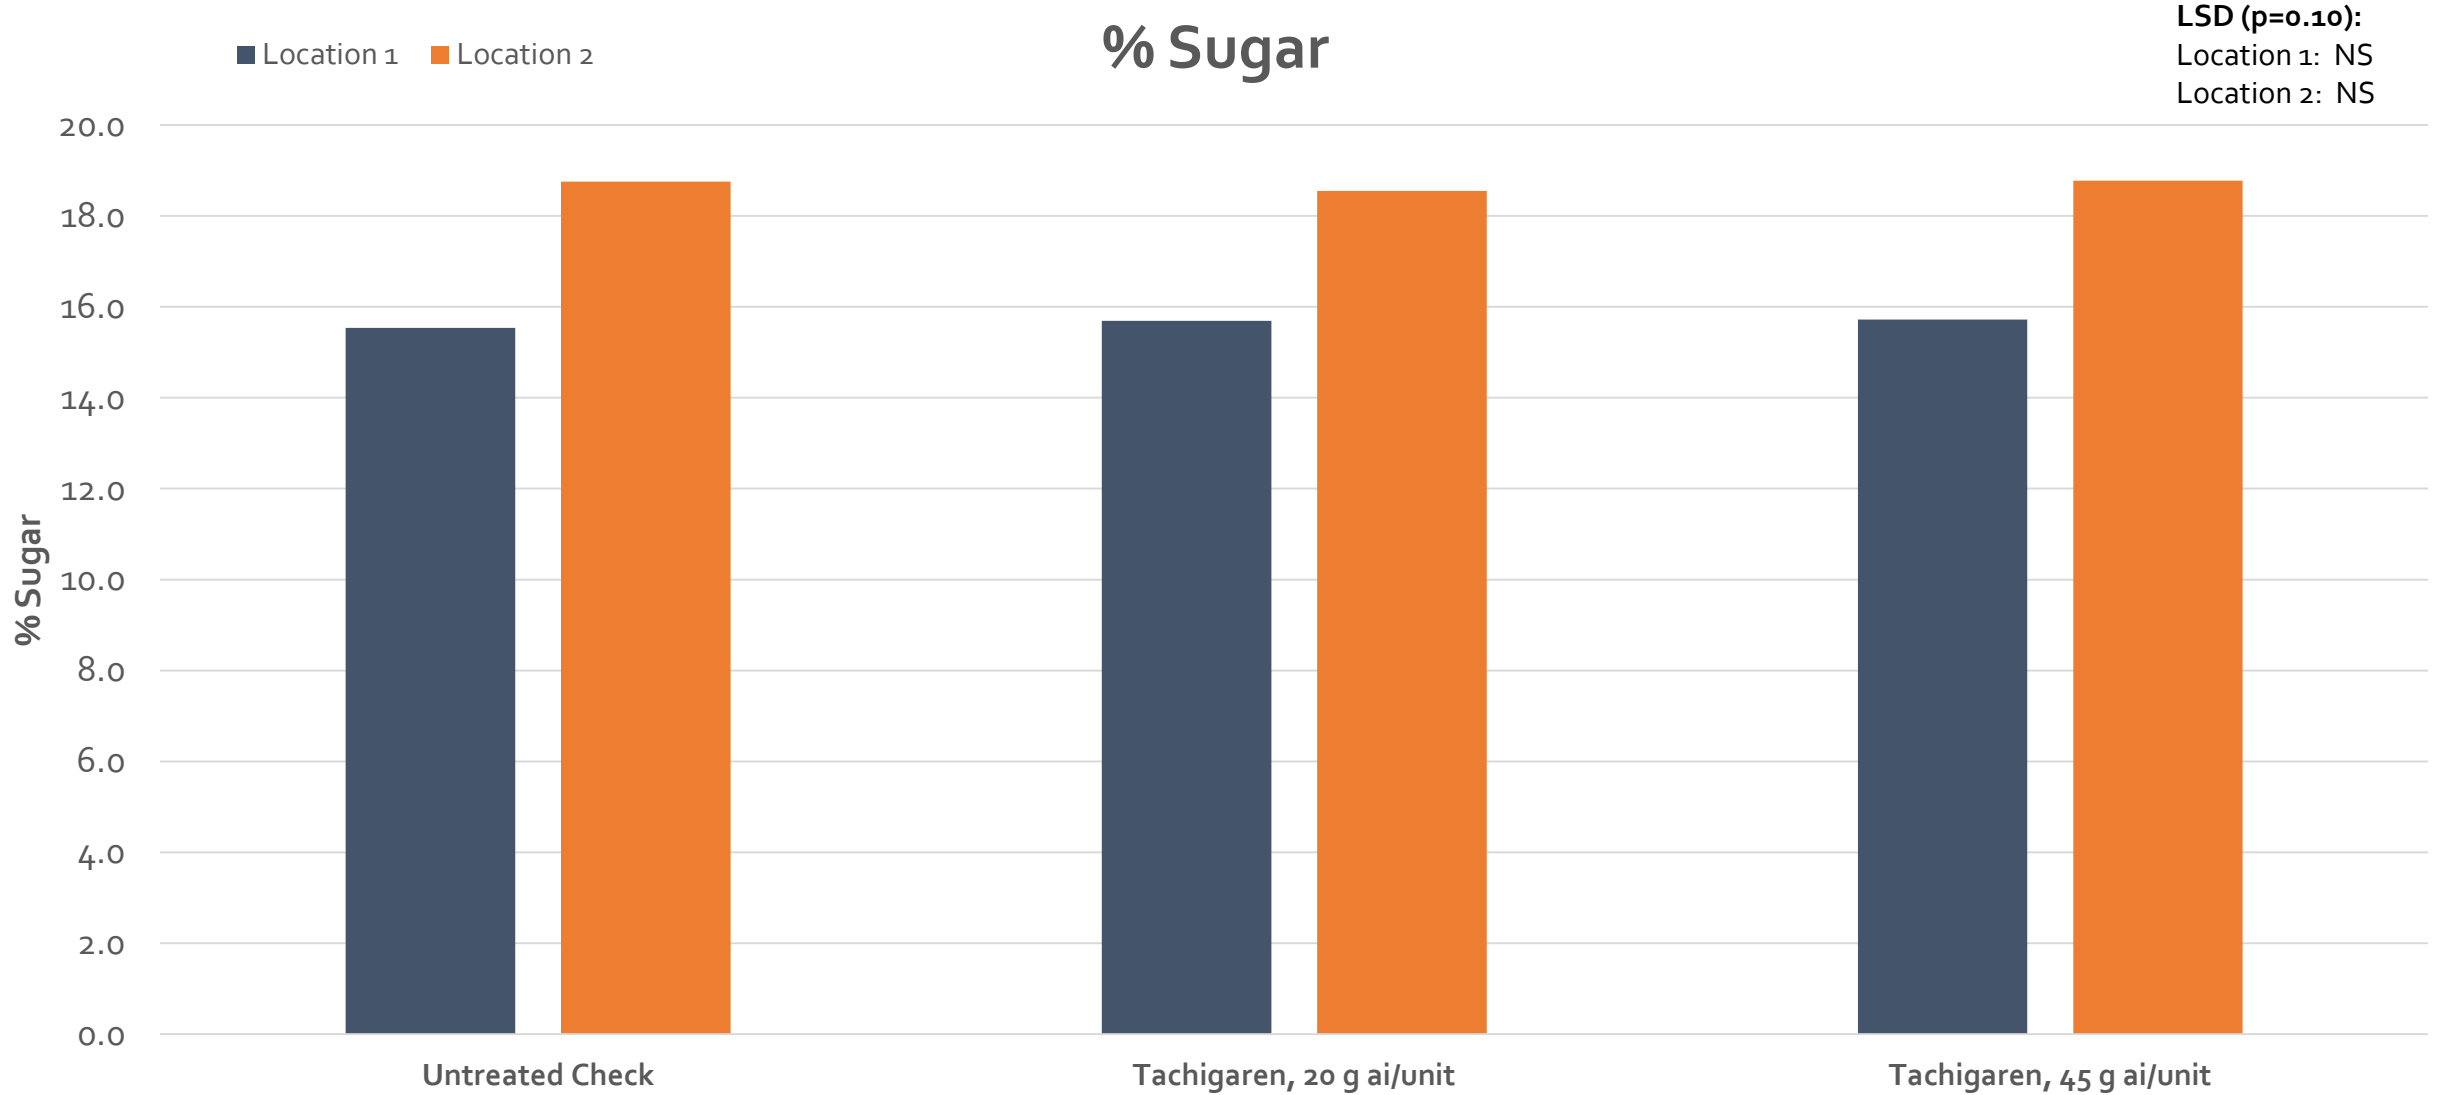

Trial Notes

- Conducted at two locations
- Non-inoculated ground

- Planting Dates: May 7, 2018 and May 10, 2018
- Harvest Dates: September 19, 2018 and September 22, 2018

Tachigaren – 2018

Treatments with the same letter are not statistically different

Tachigaren – 2018

Treatments with the same letter are not statistically different

Tachigaren – 2018

LSD (p=0.10):
Location 1: NS
Location 2: NS

Treatments with the same letter are not statistically different

Tachigaren – 2018

Recoverable Sugar per Ton

LSD (p=0.10):
Location 1: NS
Location 2: NS

Treatments with the same letter are not statistically different

Tachigaren – 2018

Recoverable Sugar per Acre

LSD (p=0.10):
Location 1: NS
Location 2: NS