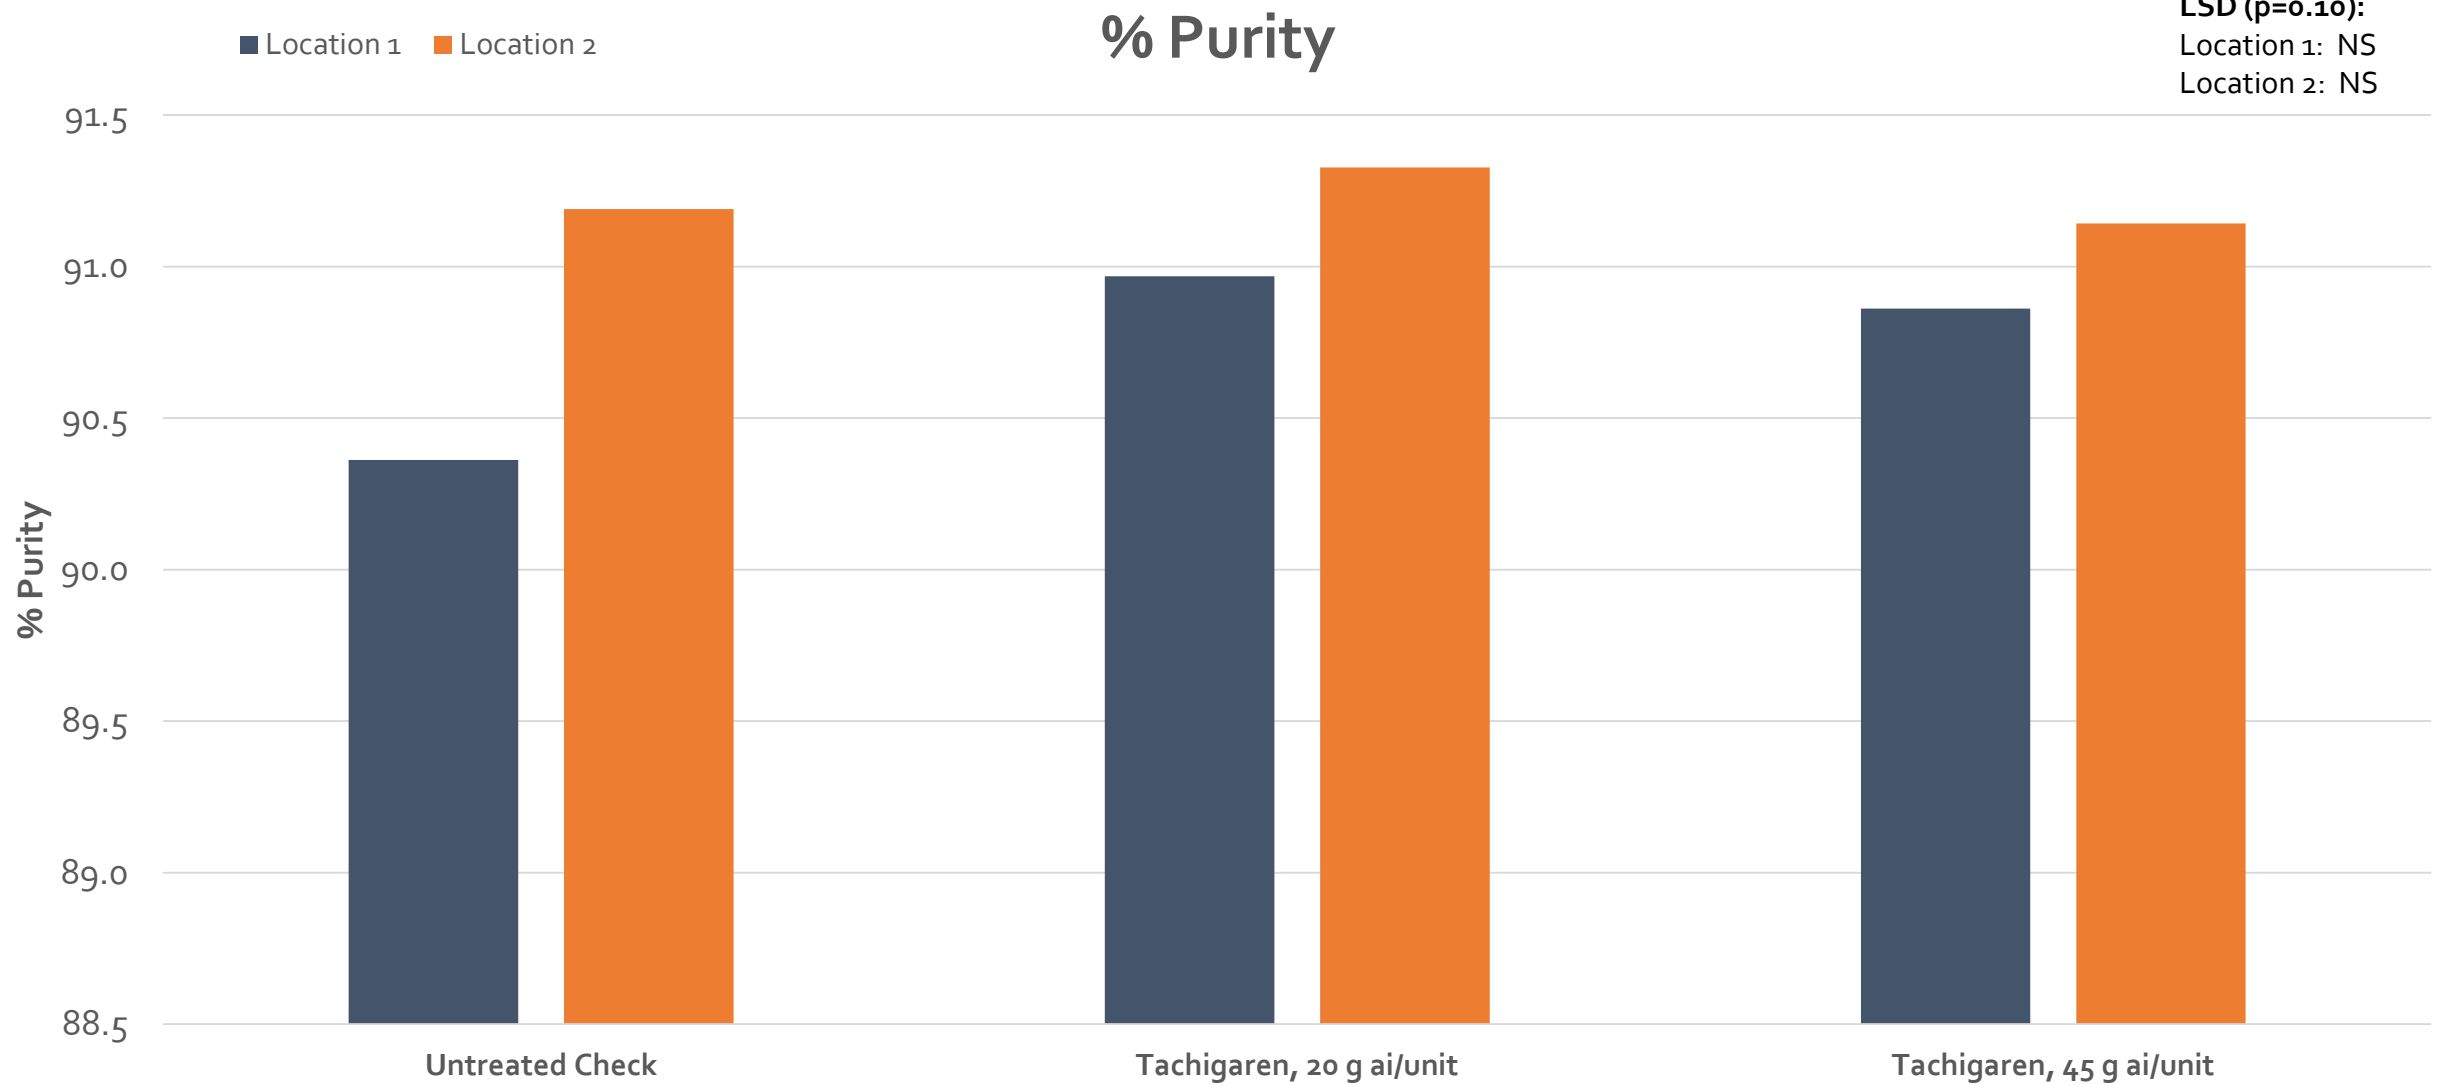

Trial Notes

- Conducted at two locations
- Non-inoculated ground

- Planting Dates: May 7, 2018 and May 10, 2018
- Harvest Dates: September 19, 2018 and September 22, 2018

Tachigaren – 2018

Treatments with the same letter are not statistically different

Tachigaren – 2018

Treatments with the same letter are not statistically different

Tachigaren – 2018

LSD (p=0.10):
Location 1: NS
Location 2: NS

Treatments with the same letter are not statistically different

Tachigaren – 2018

Recoverable Sugar per Ton

LSD (p=0.10):
Location 1: NS
Location 2: NS

Treatments with the same letter are not statistically different

Tachigaren – 2018

Recoverable Sugar per Acre

LSD (p=0.10):
Location 1: NS
Location 2: NS