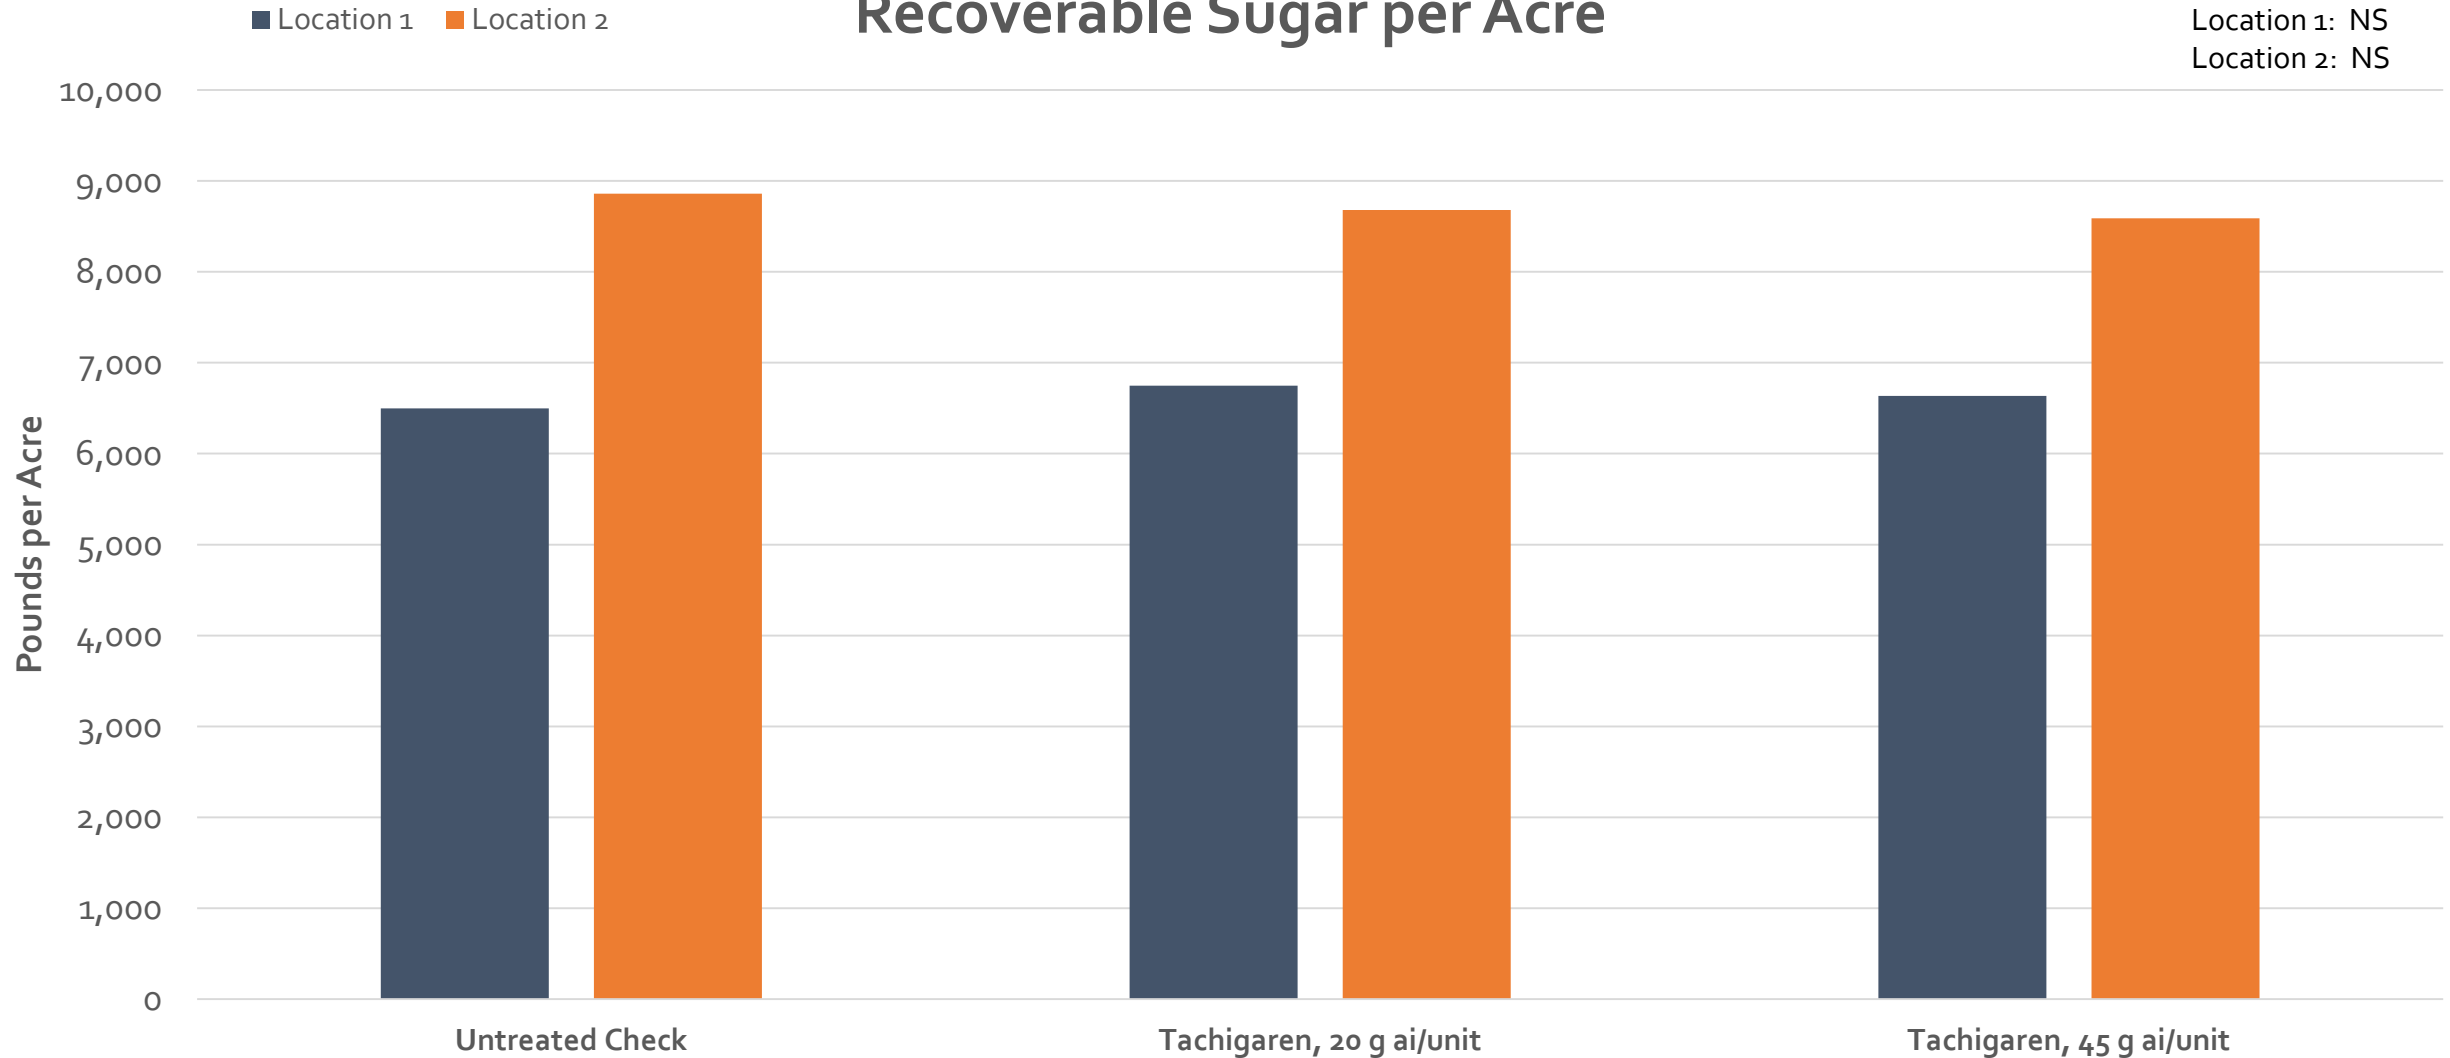

Tachigaren – 2018

Treatments with the same letter are not statistically different

Tachigaren – 2018

LSD (p=0.10):
Location 1: NS
Location 2: NS

Treatments with the same letter are not statistically different

Tachigaren – 2018

Recoverable Sugar per Ton

LSD (p=0.10):
Location 1: NS
Location 2: NS

Treatments with the same letter are not statistically different

Tachigaren – 2018

Recoverable Sugar per Acre

LSD (p=0.10):
Location 1: NS
Location 2: NS