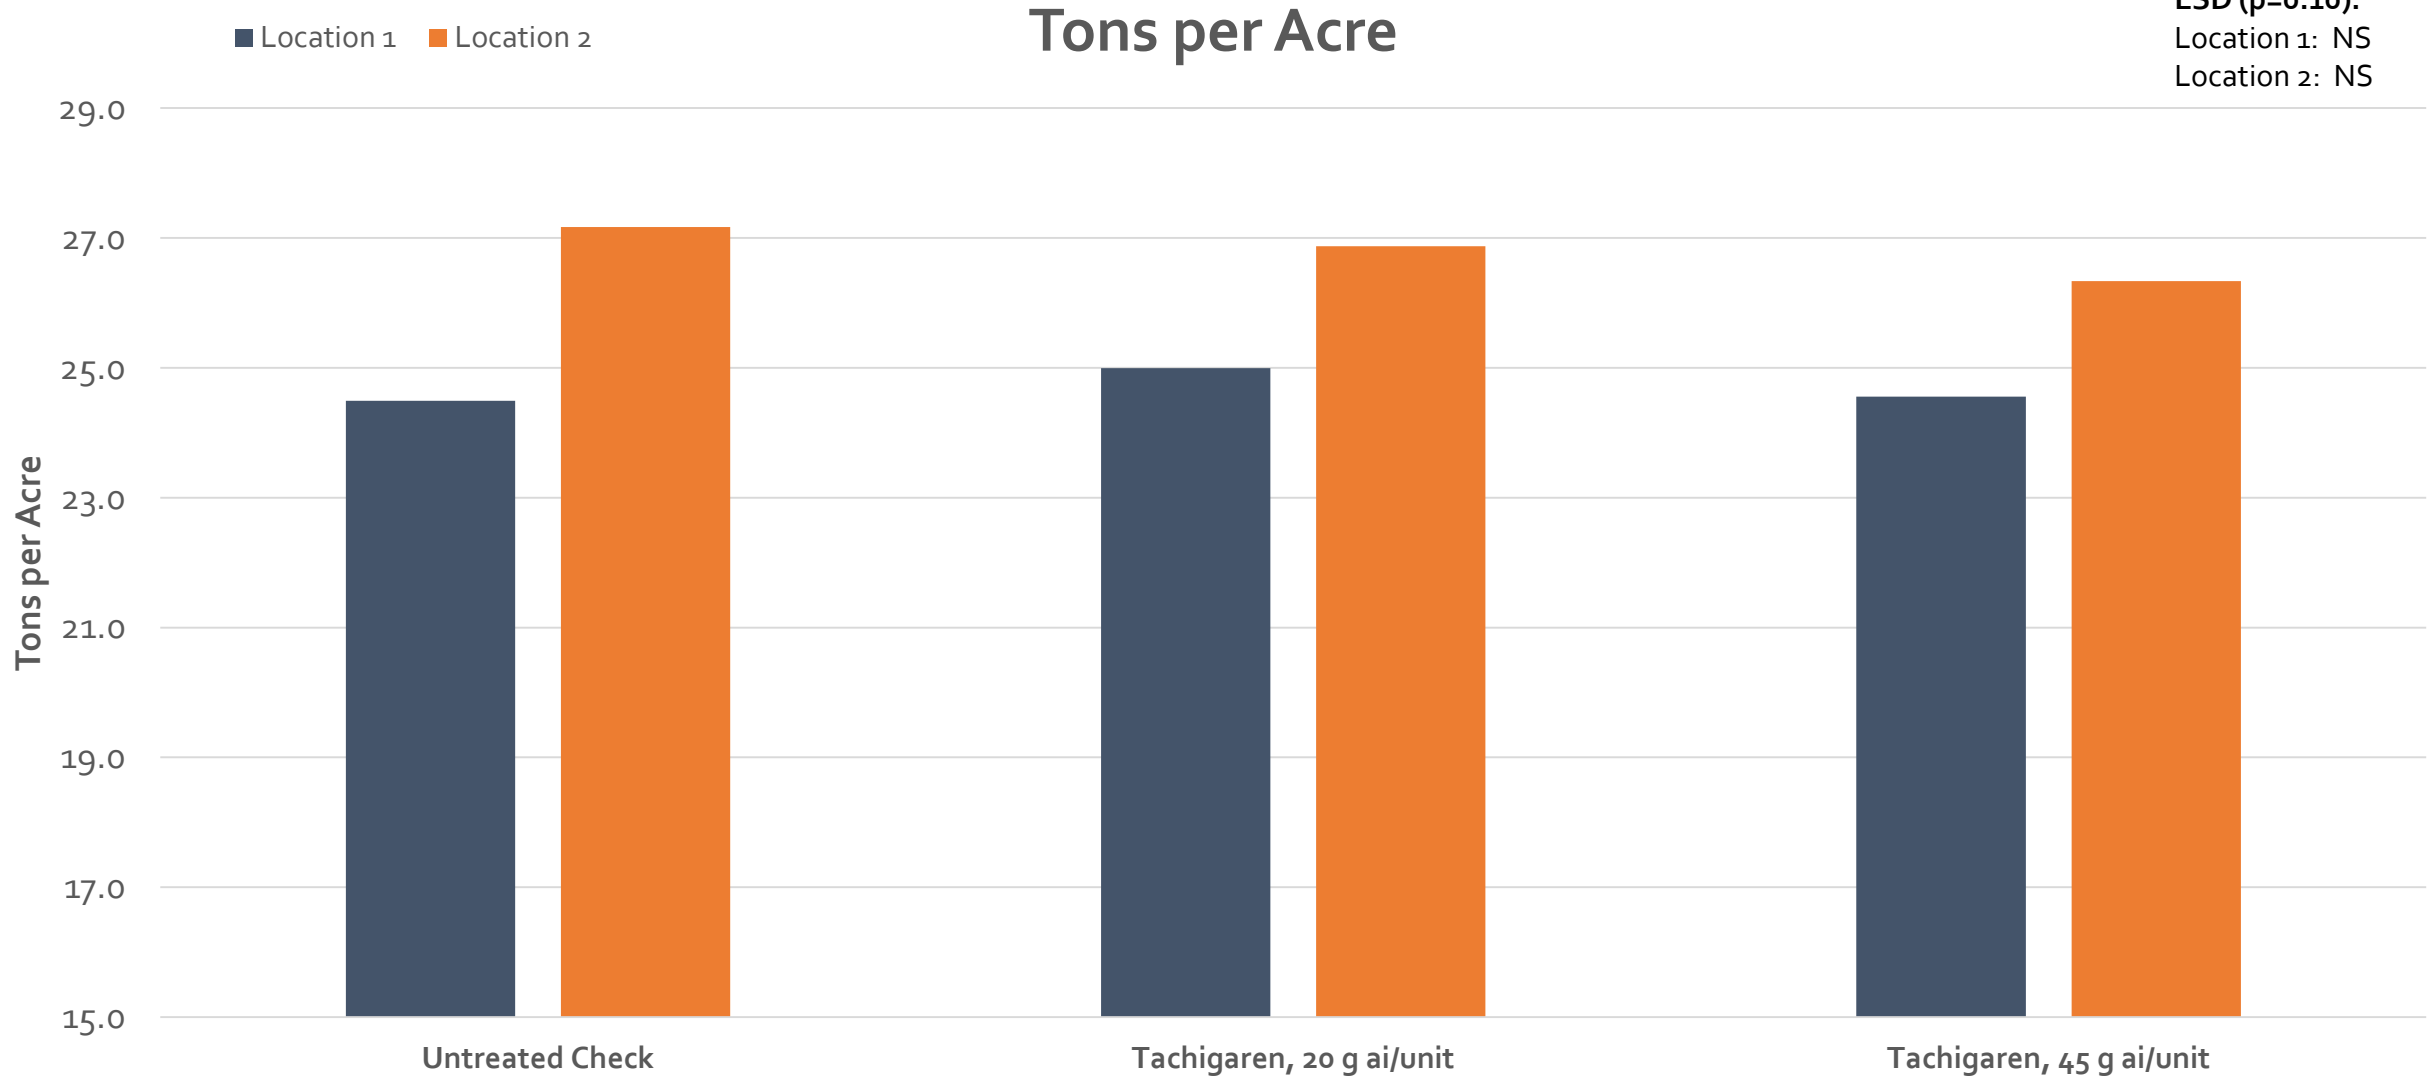

Tachigaren – 2018

Treatments with the same letter are not statistically different

Tachigaren – 2018

LSD (p=0.10):
Location 1: NS
Location 2: NS

Treatments with the same letter are not statistically different

Tachigaren – 2018

Recoverable Sugar per Ton

LSD (p=0.10):
Location 1: NS
Location 2: NS

Treatments with the same letter are not statistically different

Tachigaren – 2018

Recoverable Sugar per Acre

LSD (p=0.10):
Location 1: NS
Location 2: NS