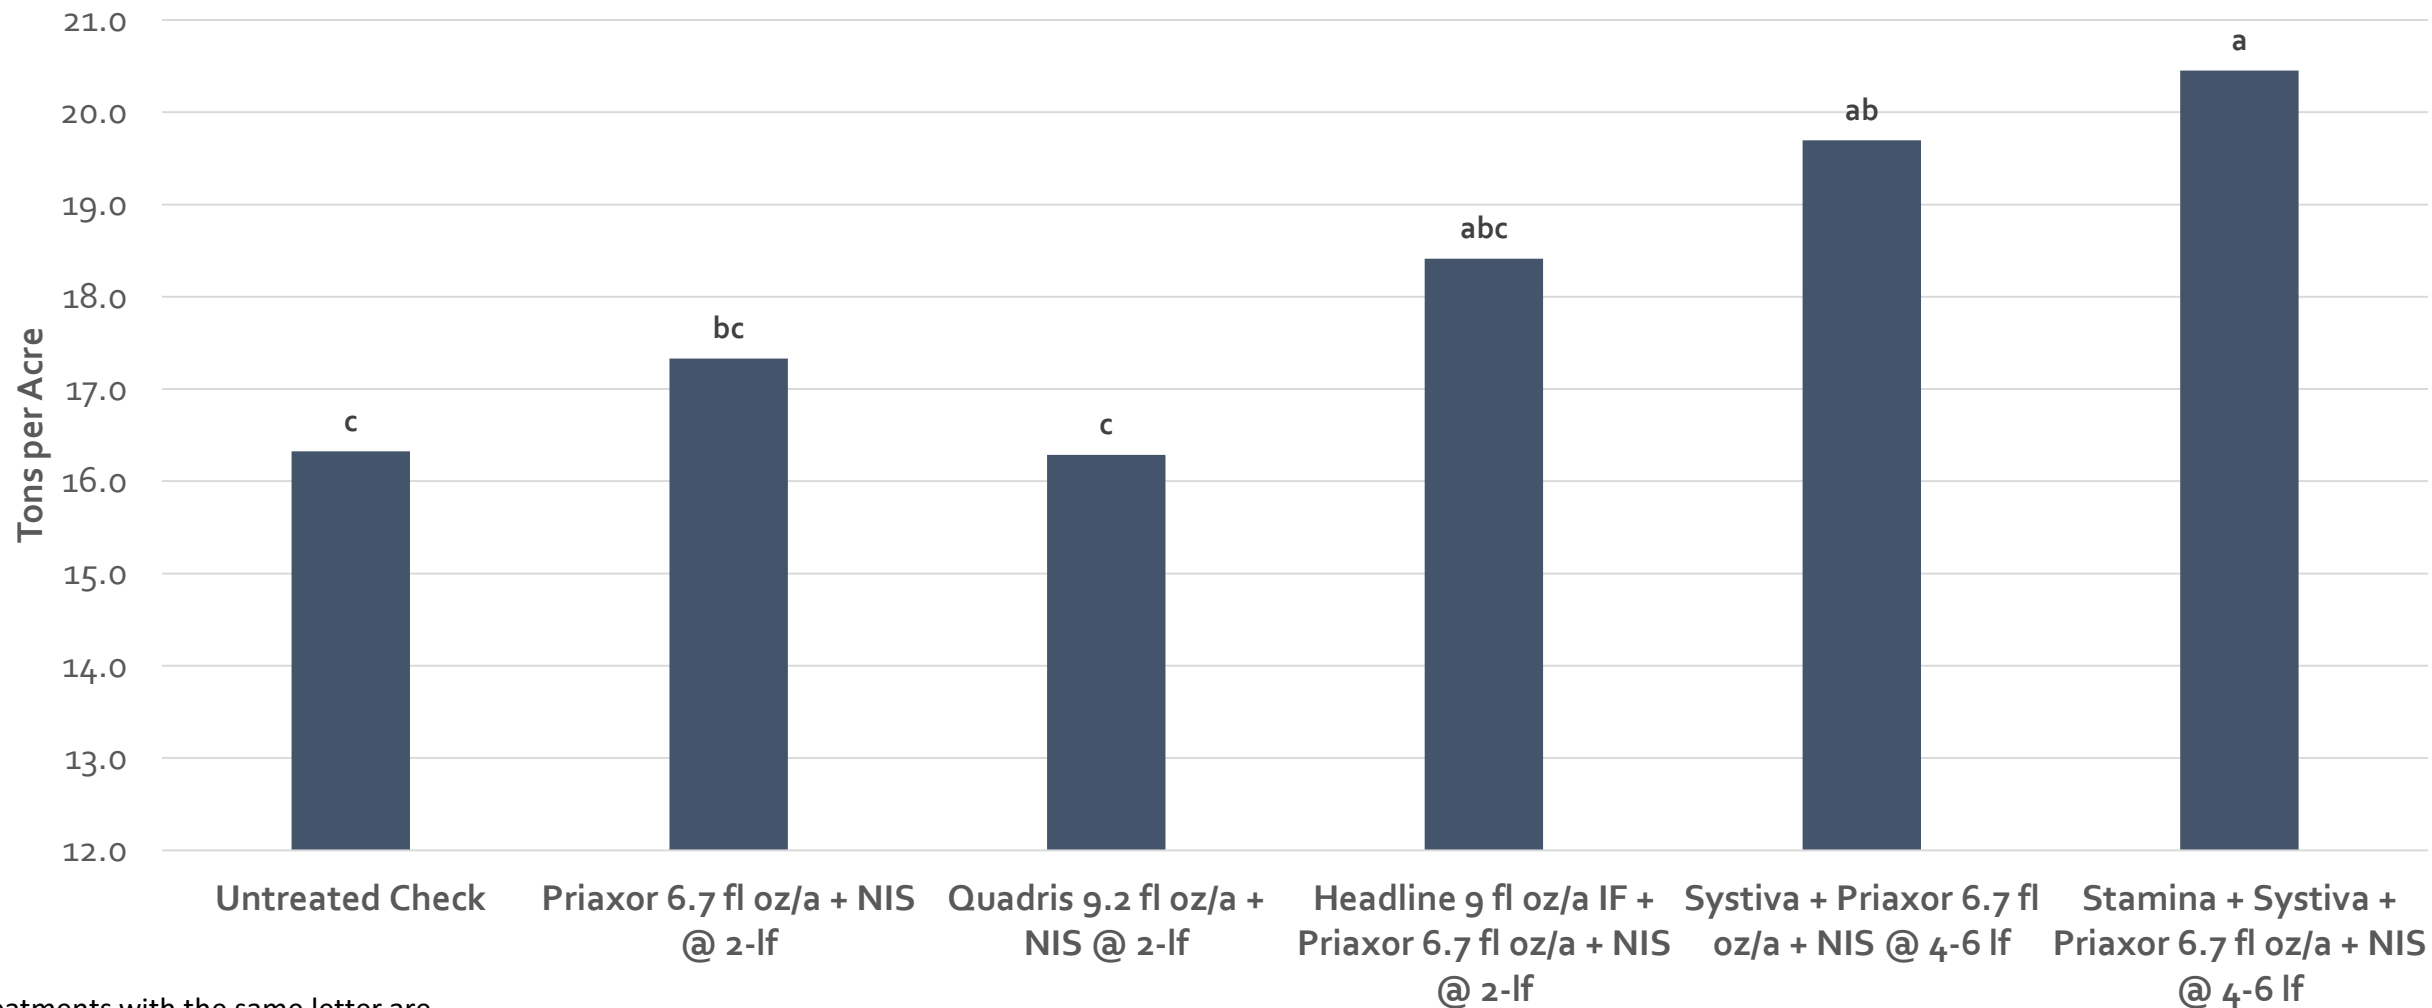

Priaxor – Rhizoctonia Control, 2015

Priaxor – Rhizoctonia Control, 2015

Tons per Acre

LSD (p=0.10): 2.96
CV: 13.2

Treatments with the same letter are not statistically different

Priaxor – Rhizoctonia Control, 2015

Recoverable Sugar per Ton

LSD (p=0.10): 33.06
CV: 12.98

Treatments with the same letter are not statistically different

Priaxor – Rhizoctonia Control, 2015

Recoverable Sugar per Acre

LSD (p=0.10): 664
CV: 14.11

Treatments with the same letter are not statistically different