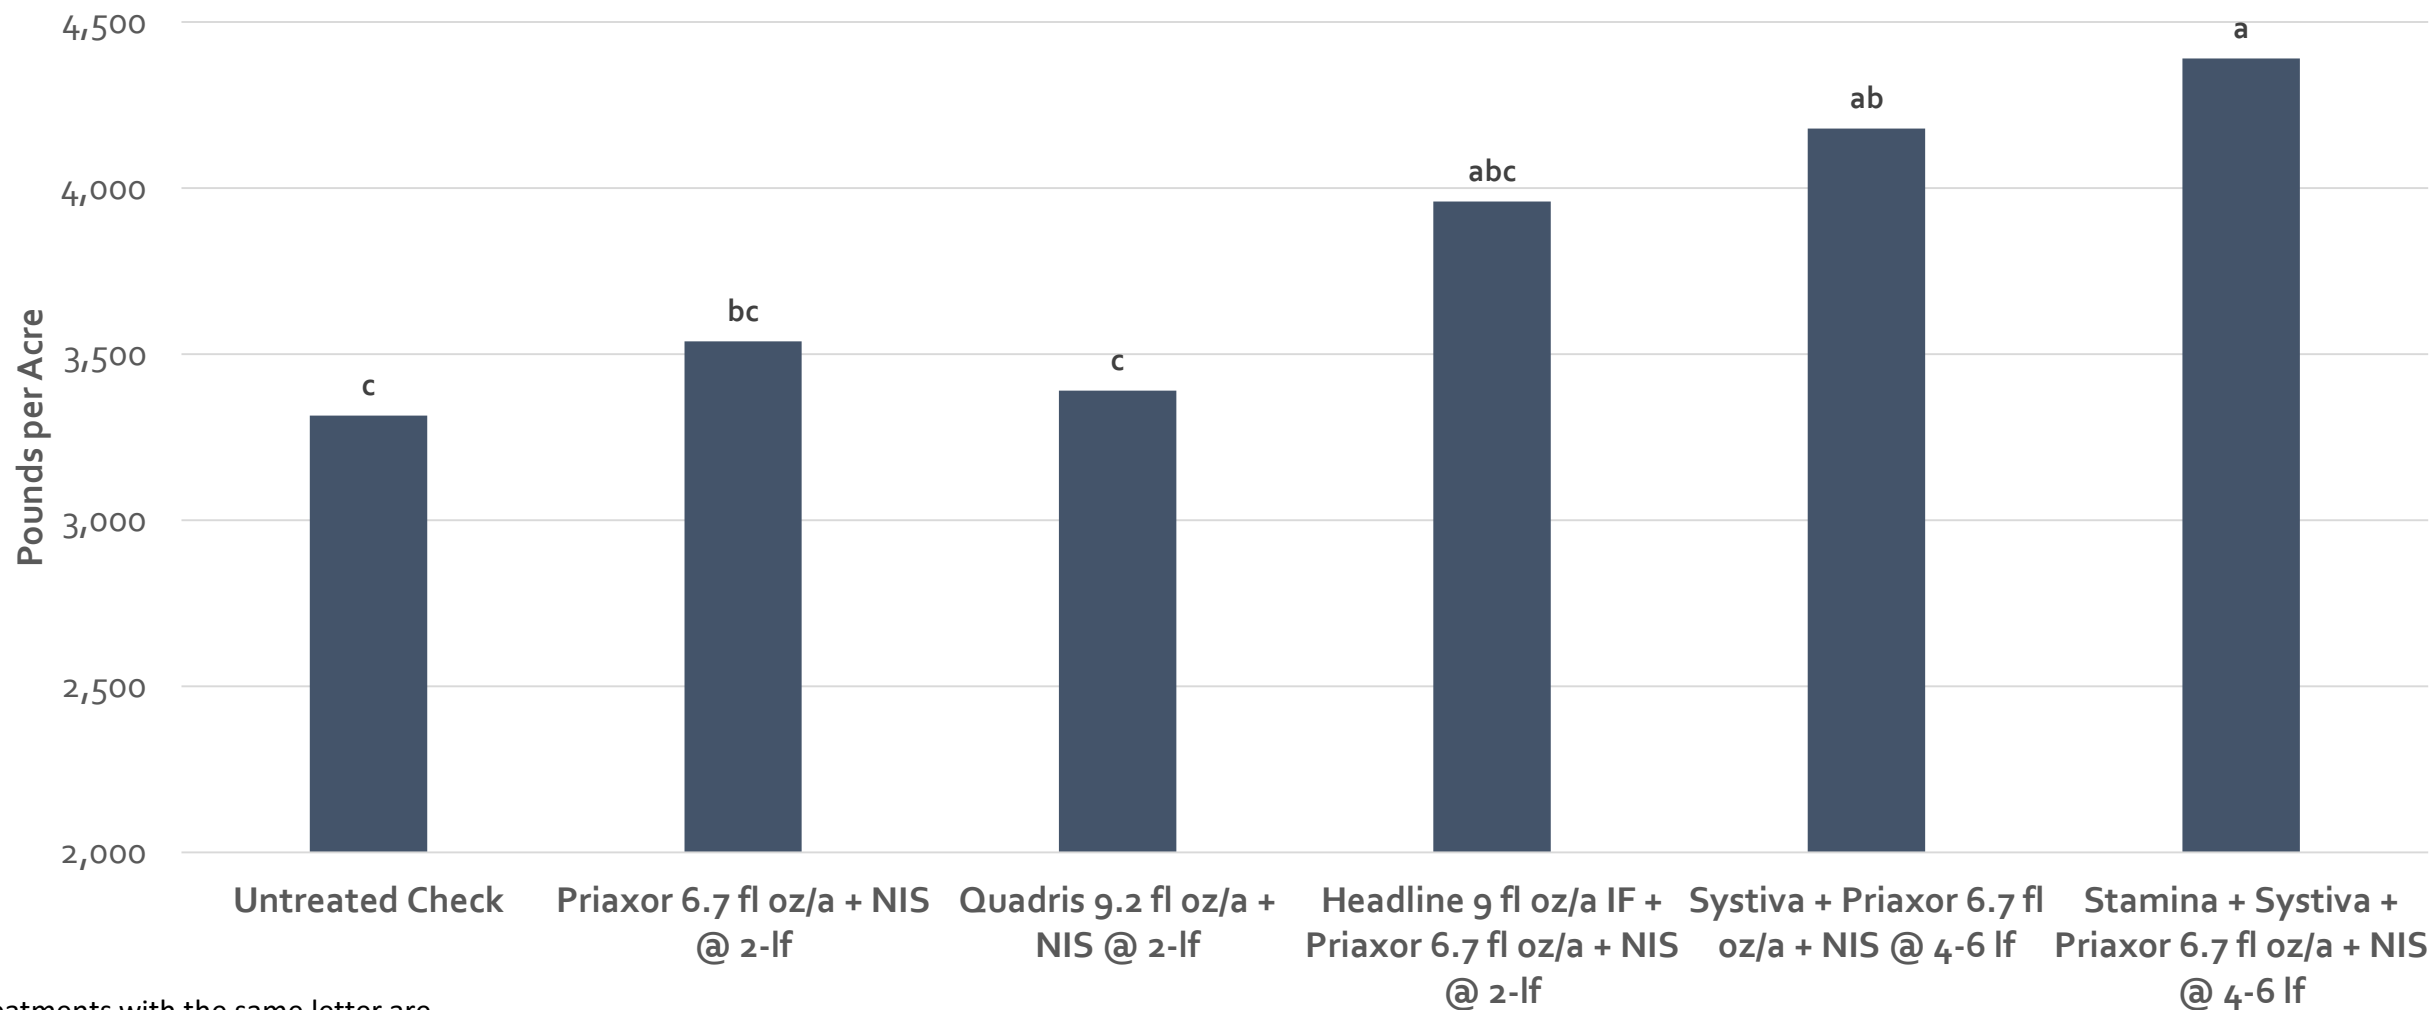

Recoverable Sugar per Ton

LSD (p=0.10): 33.06
CV: 12.98

Treatments with the same letter are not statistically different

Priaxor – Rhizoctonia Control, 2015

Recoverable Sugar per Acre

LSD (p=0.10): 664
CV: 14.11

Treatments with the same letter are not statistically different