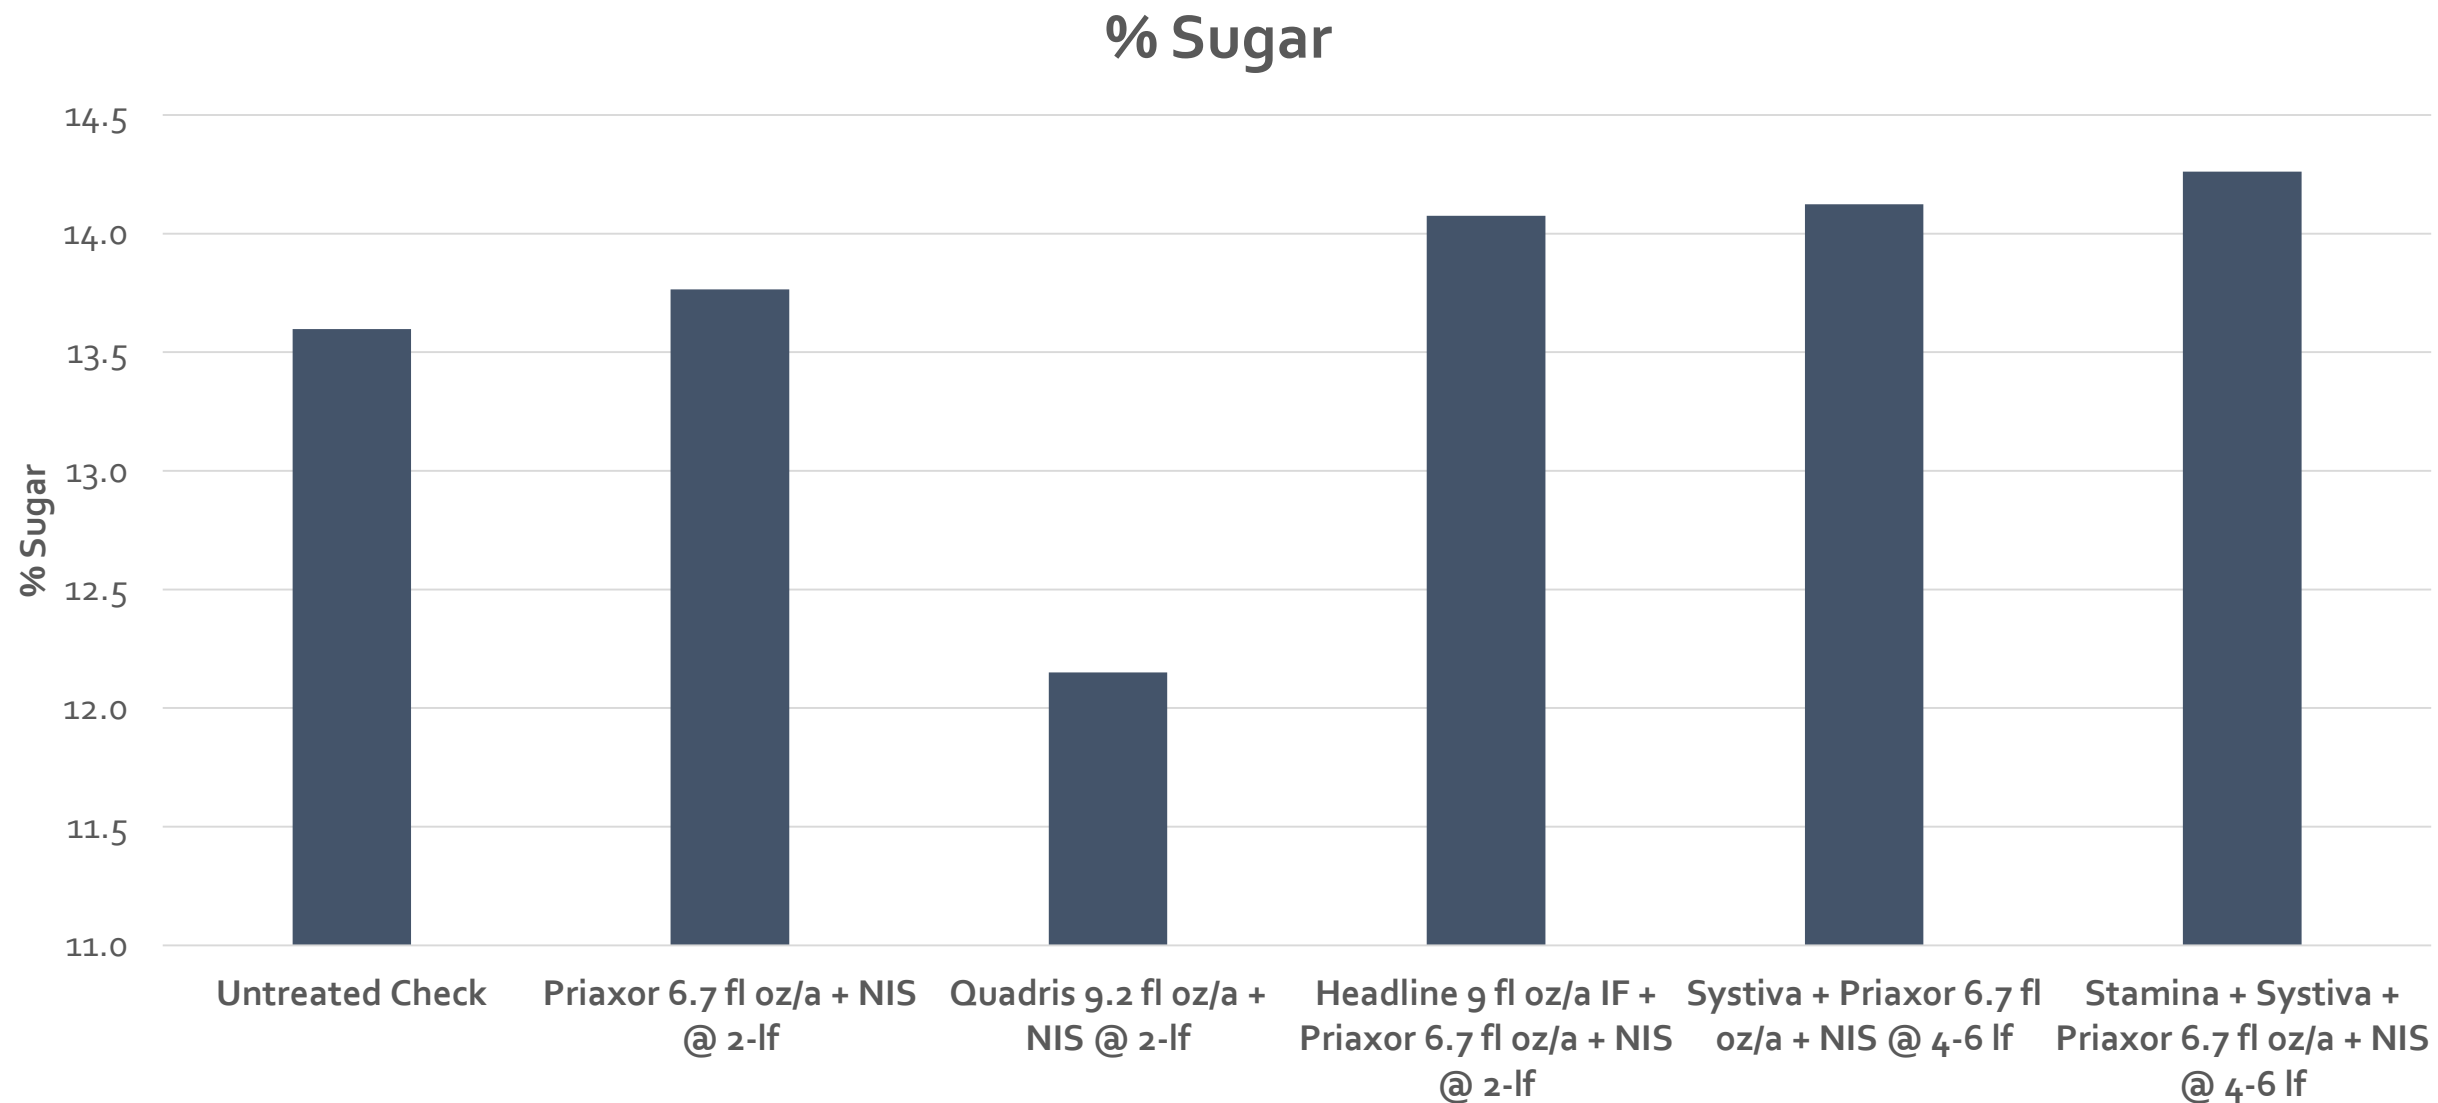

Priaxor – Rhizoctonia Control, 2015

Priaxor – Rhizoctonia Control, 2015

Tons per Acre

LSD (p=0.10): 2.96
CV: 13.2

Treatments with the same letter are not statistically different

Priaxor – Rhizoctonia Control, 2015

Recoverable Sugar per Ton

LSD (p=0.10): 33.06
CV: 12.98

Treatments with the same letter are not statistically different

Priaxor – Rhizoctonia Control, 2015

Recoverable Sugar per Acre

LSD (p=0.10): 664
CV: 14.11

Treatments with the same letter are not statistically different