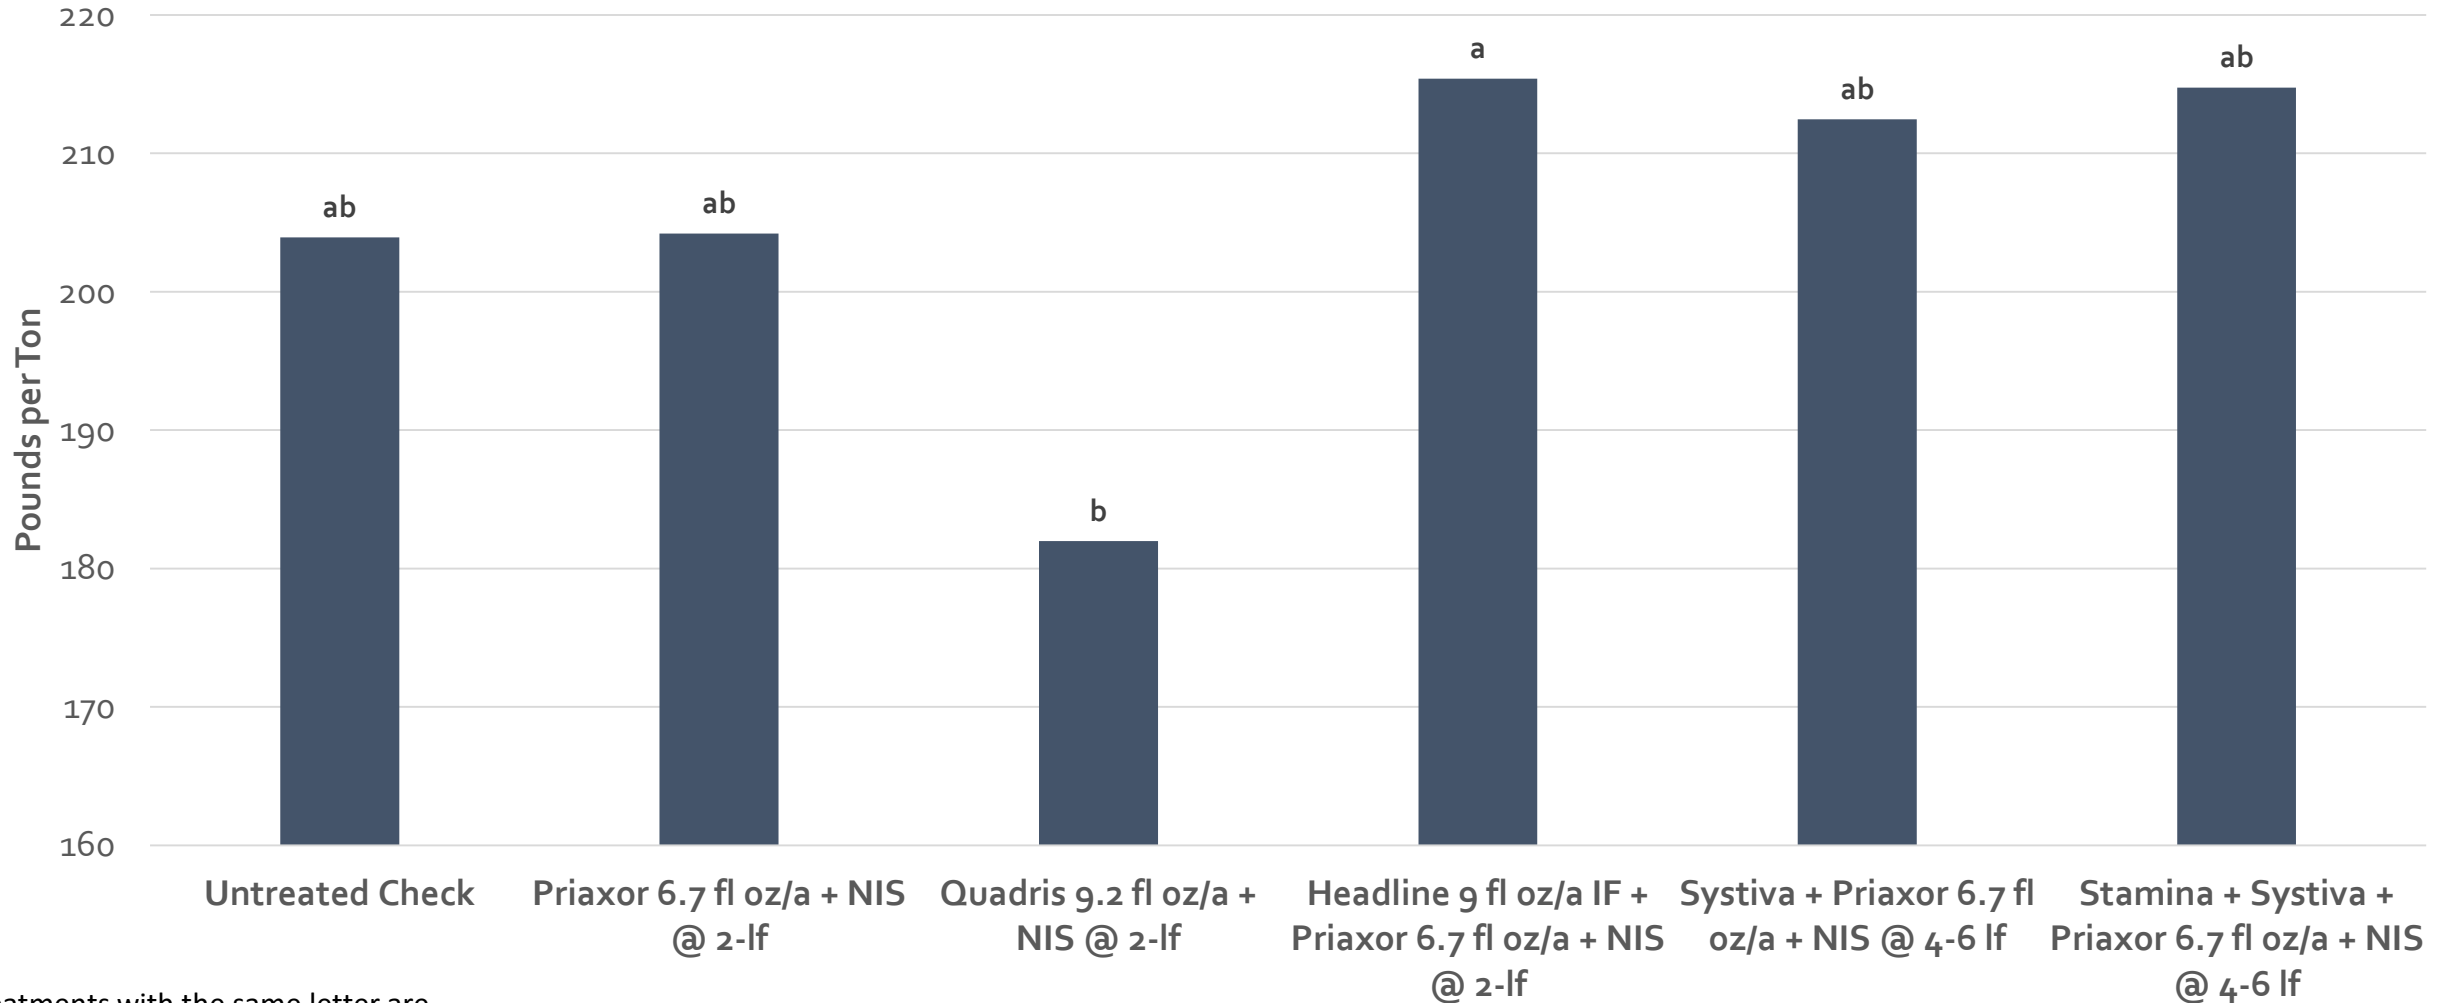

Priaxor – Rhizoctonia Control, 2015

Priaxor – Rhizoctonia Control, 2015

Tons per Acre

LSD (p=0.10): 2.96
CV: 13.2

Treatments with the same letter are not statistically different

Priaxor – Rhizoctonia Control, 2015

Recoverable Sugar per Ton

LSD (p=0.10): 33.06
CV: 12.98

Treatments with the same letter are not statistically different

Priaxor – Rhizoctonia Control, 2015

Recoverable Sugar per Acre

LSD (p=0.10): 664
CV: 14.11