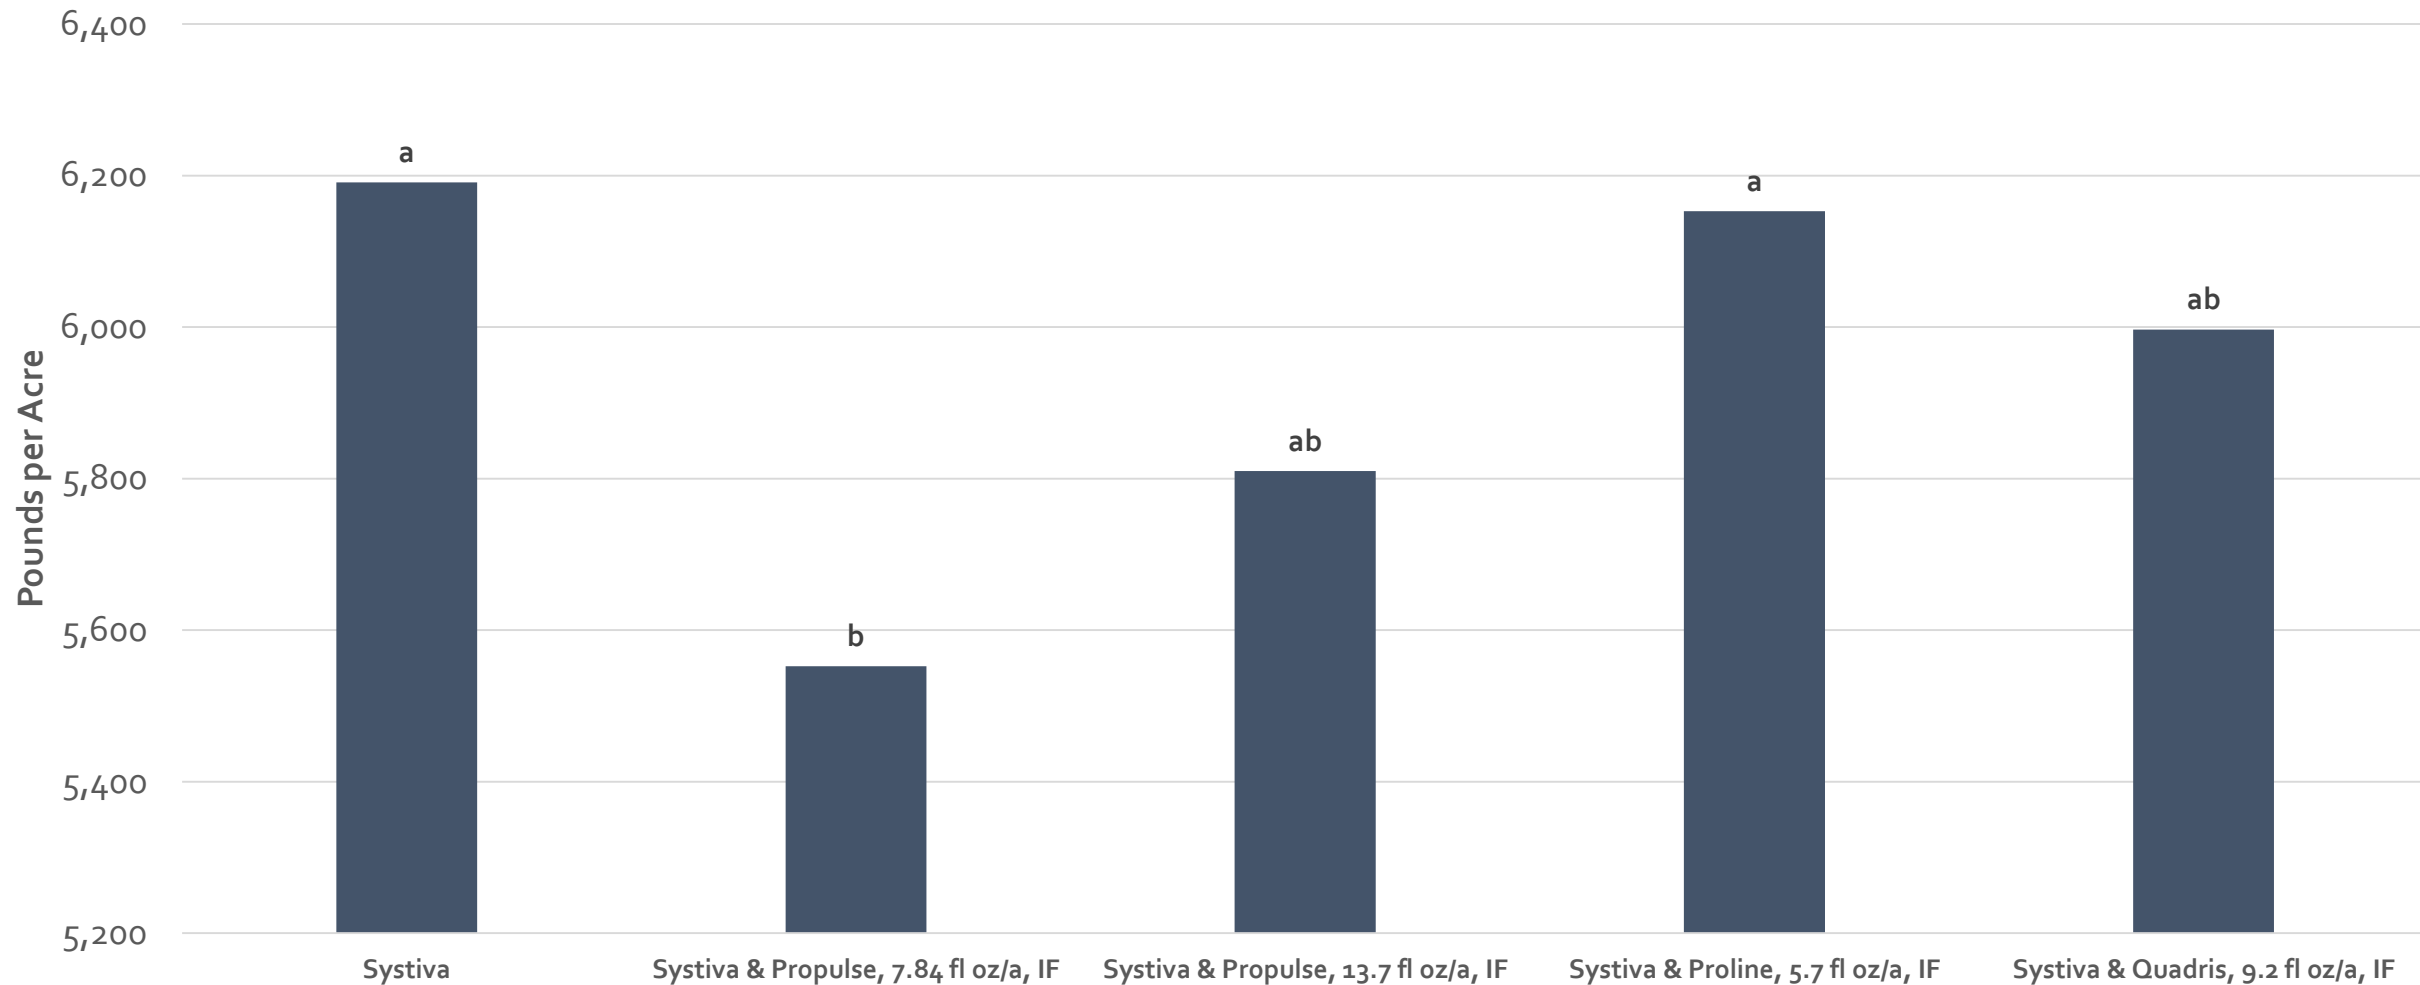

Treatments with the same letter are not statistically different

Propulse – Rhizoctonia Control, 2018

LSD (p=0.10): 11.93
CV: 4.48

Recoverable Sugar per Ton

Treatments with the same letter are not statistically different

Propulse – Rhizoctonia Control, 2018

Recoverable Sugar per Acre

LSD (p=0.10): 475
CV: 6.34

Treatments with the same letter are not statistically different