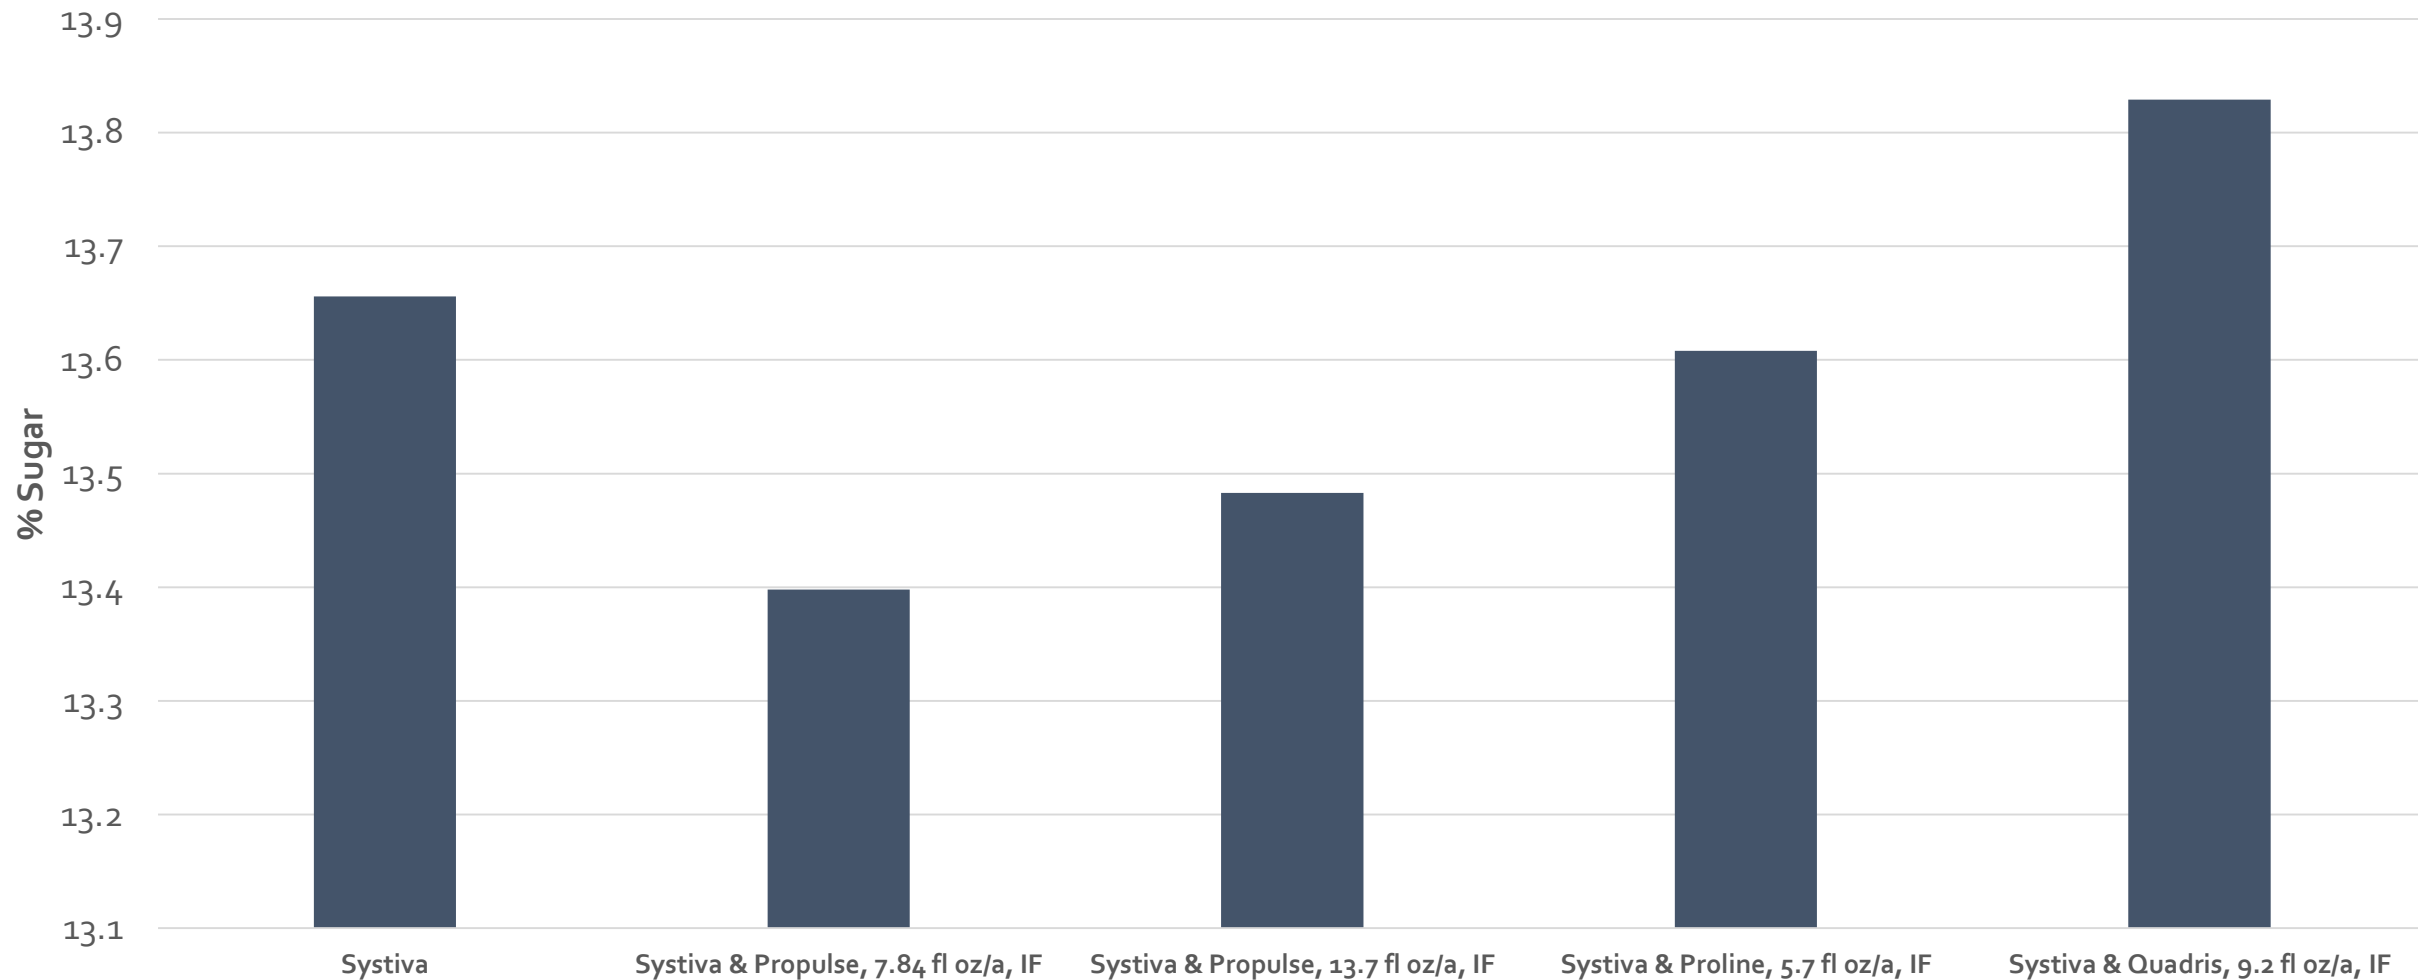

Propulse – Rhizoctonia Control, 2018

% Sugar

LSD (p=0.10): NS
CV: 2.65

Treatments with the same letter are not statistically different

Propulse – Rhizoctonia Control, 2018

Tons per Acre

LSD (p=0.10): 1.20
CV: 3.39

Treatments with the same letter are not statistically different

Propulse – Rhizoctonia Control, 2018

LSD (p=0.10): 11.93
CV: 4.48

Recoverable Sugar per Ton

Treatments with the same letter are not statistically different

Propulse – Rhizoctonia Control, 2018

Recoverable Sugar per Acre

LSD (p=0.10): 475
CV: 6.34

Treatments with the same letter are not statistically different