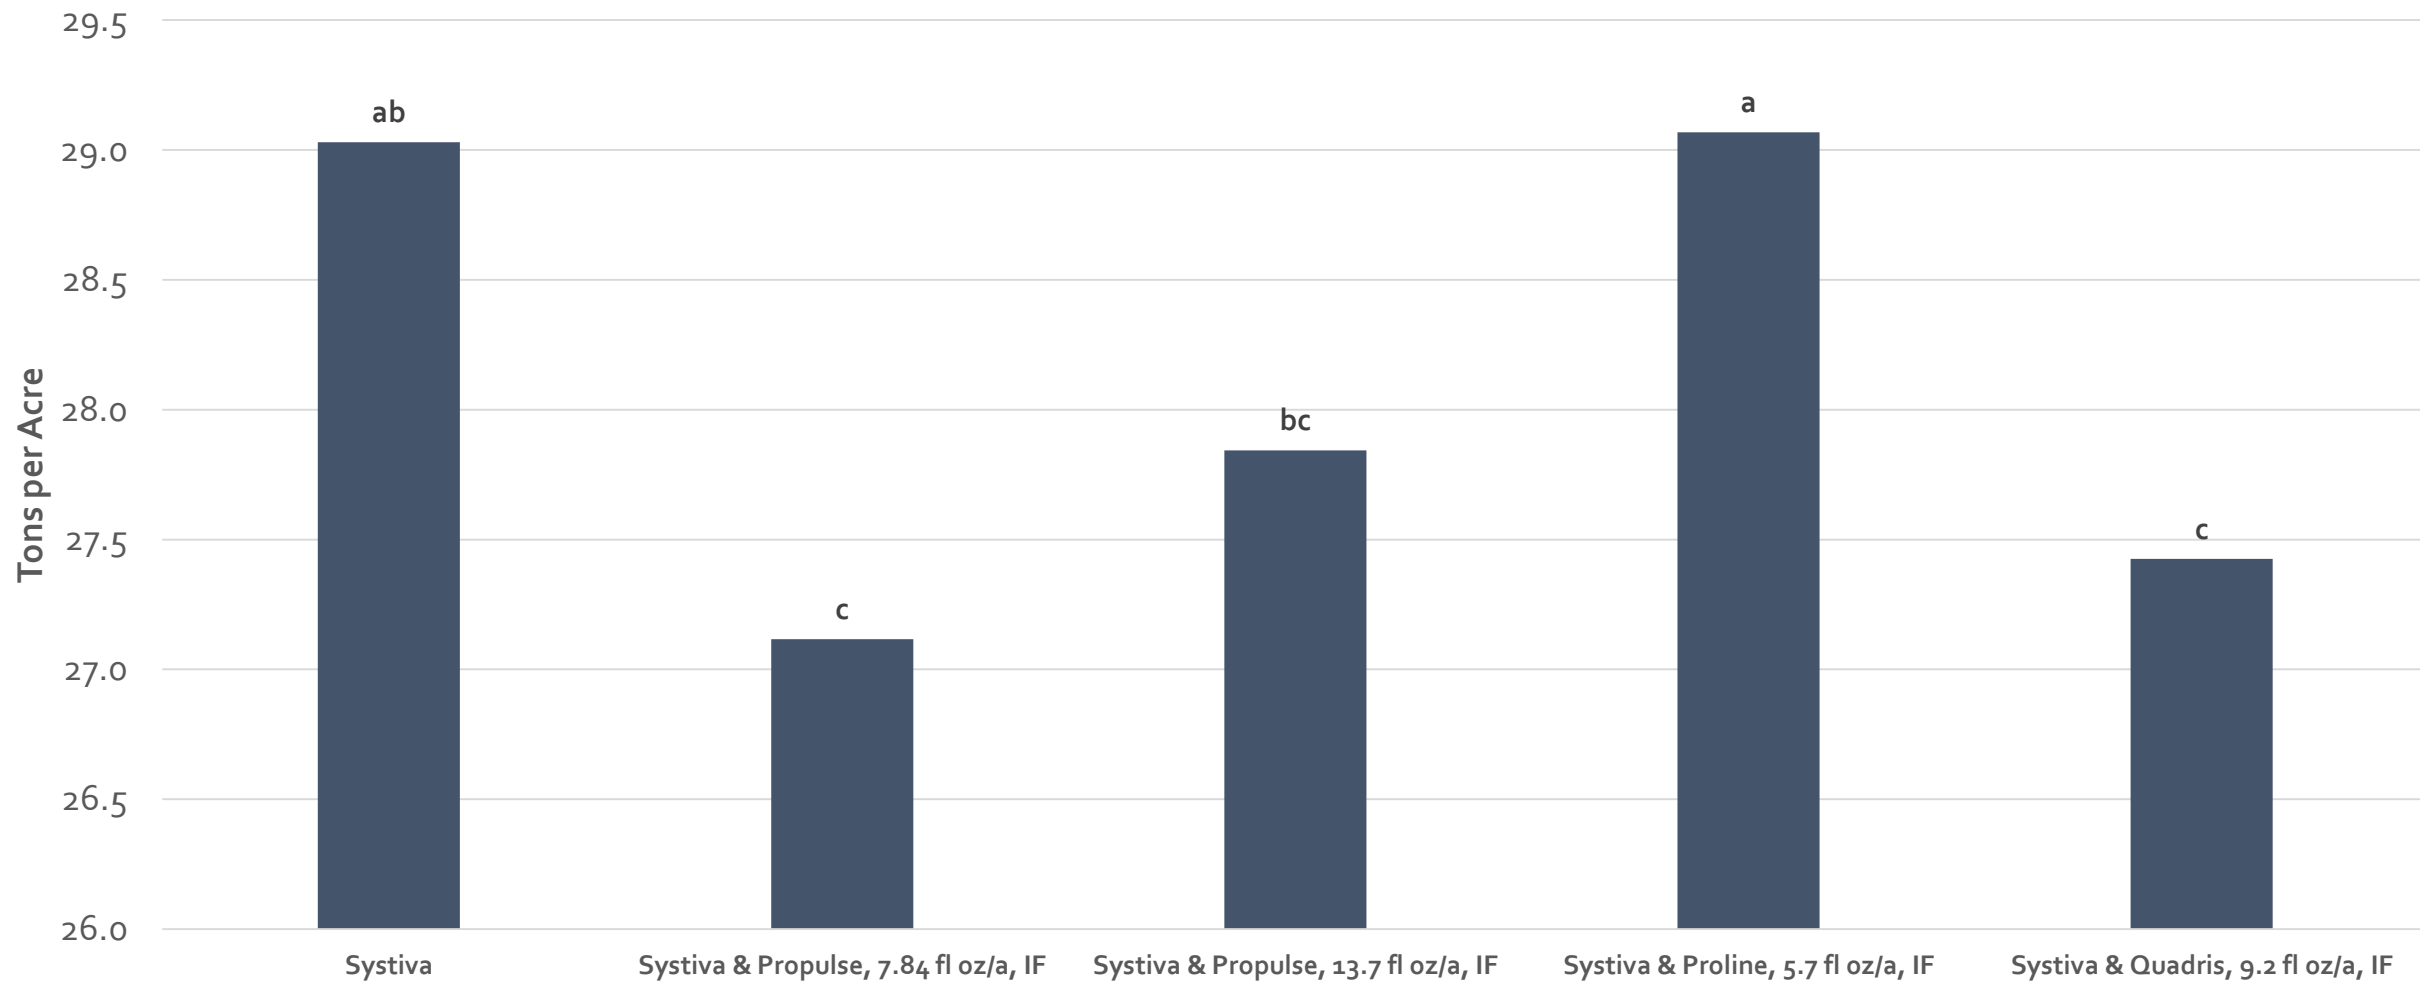

Propulse – Rhizoctonia Control, 2018

% Sugar

LSD (p=0.10): NS
CV: 2.65

Treatments with the same letter are not statistically different

Propulse – Rhizoctonia Control, 2018

Tons per Acre

LSD (p=0.10): 1.20
CV: 3.39

Treatments with the same letter are not statistically different

Propulse – Rhizoctonia Control, 2018

LSD (p=0.10): 11.93
CV: 4.48

Recoverable Sugar per Ton

Treatments with the same letter are not statistically different

Propulse – Rhizoctonia Control, 2018

Recoverable Sugar per Acre

LSD (p=0.10): 475
CV: 6.34

Treatments with the same letter are not statistically different