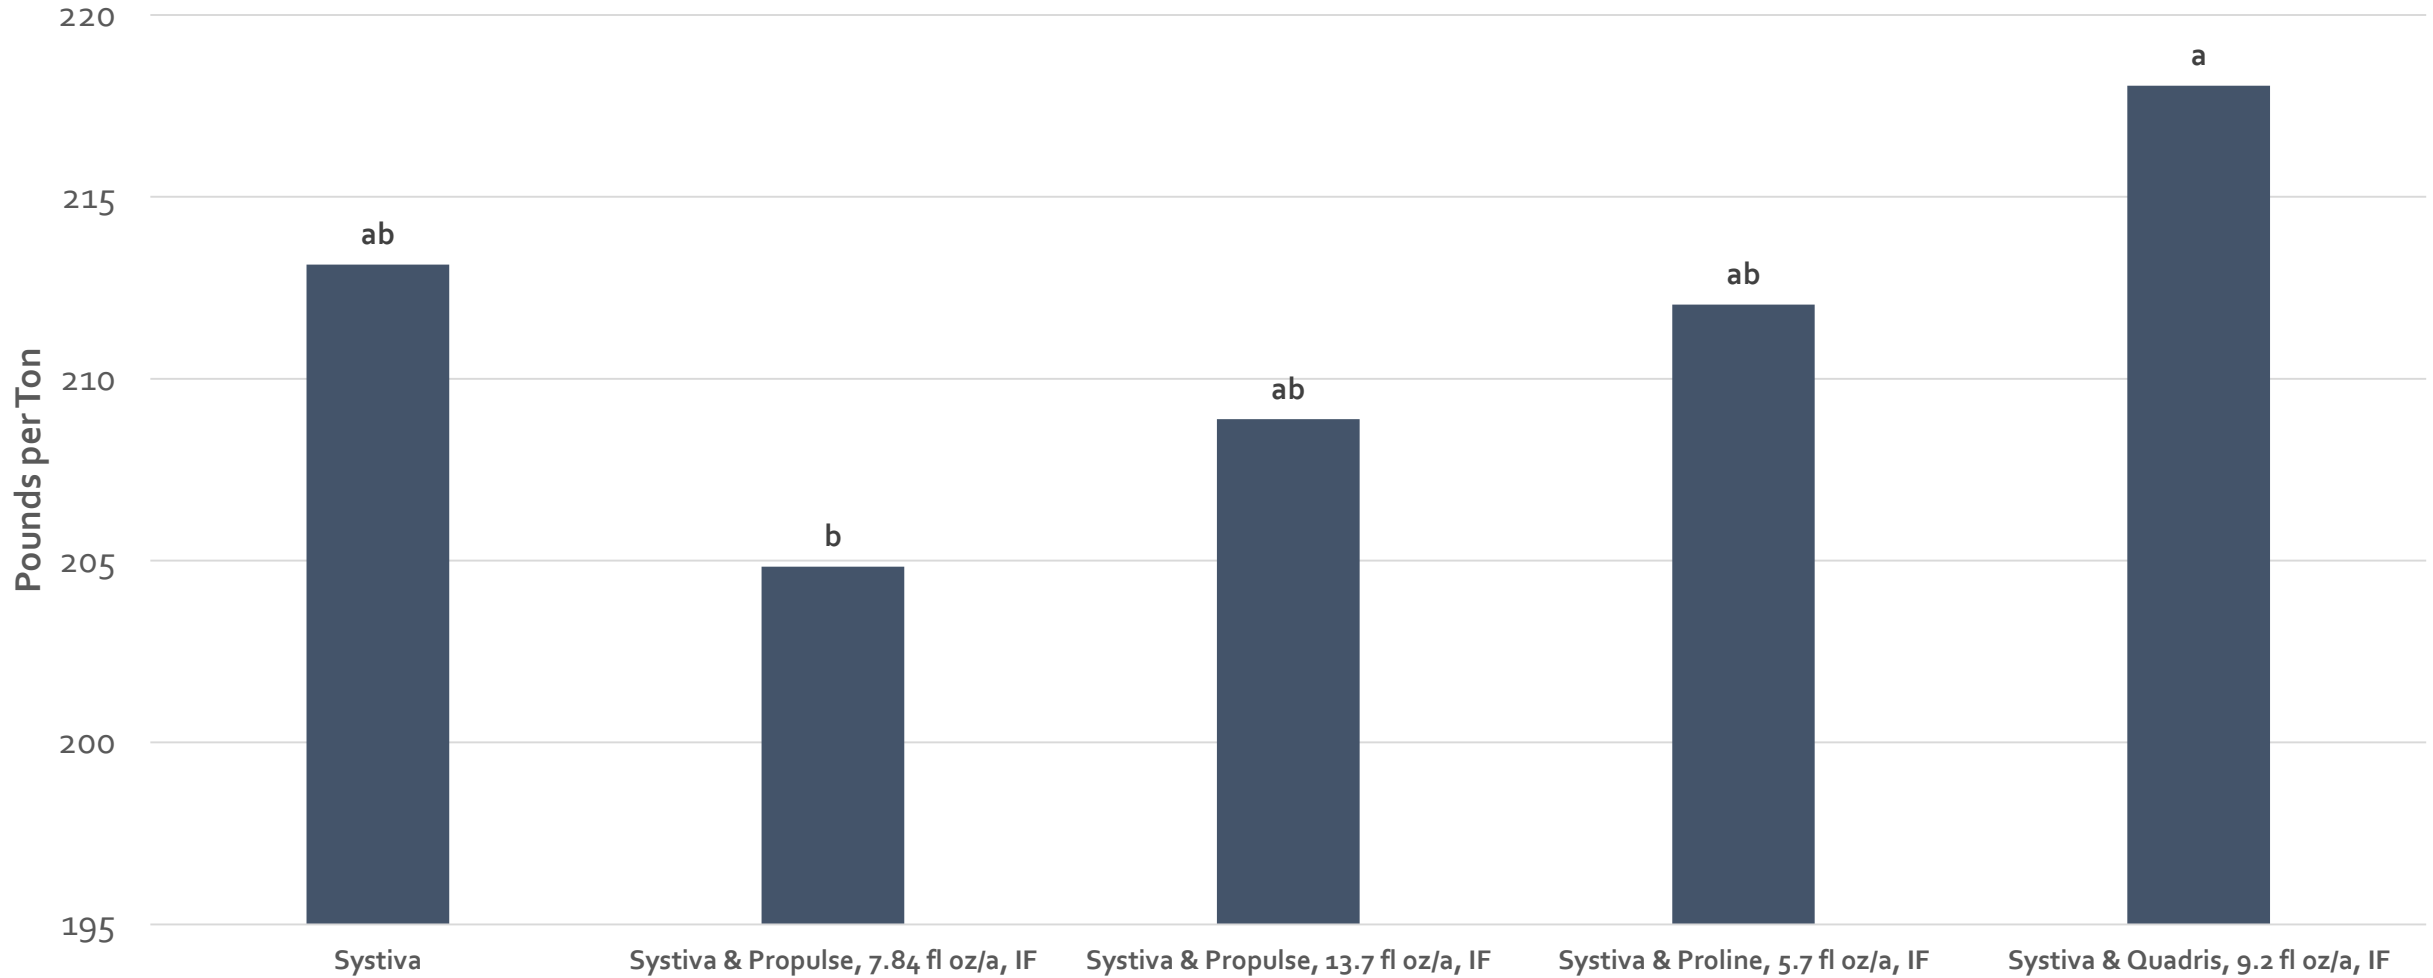

Propulse – Rhizoctonia Control, 2018

% Sugar

LSD (p=0.10): NS
CV: 2.65

Treatments with the same letter are not statistically different

Propulse – Rhizoctonia Control, 2018

Tons per Acre

LSD (p=0.10): 1.20
CV: 3.39

Treatments with the same letter are not statistically different

Propulse – Rhizoctonia Control, 2018

LSD (p=0.10): 11.93
CV: 4.48

Recoverable Sugar per Ton

Treatments with the same letter are not statistically different

Propulse – Rhizoctonia Control, 2018

Recoverable Sugar per Acre

LSD (p=0.10): 475
CV: 6.34

Treatments with the same letter are not statistically different