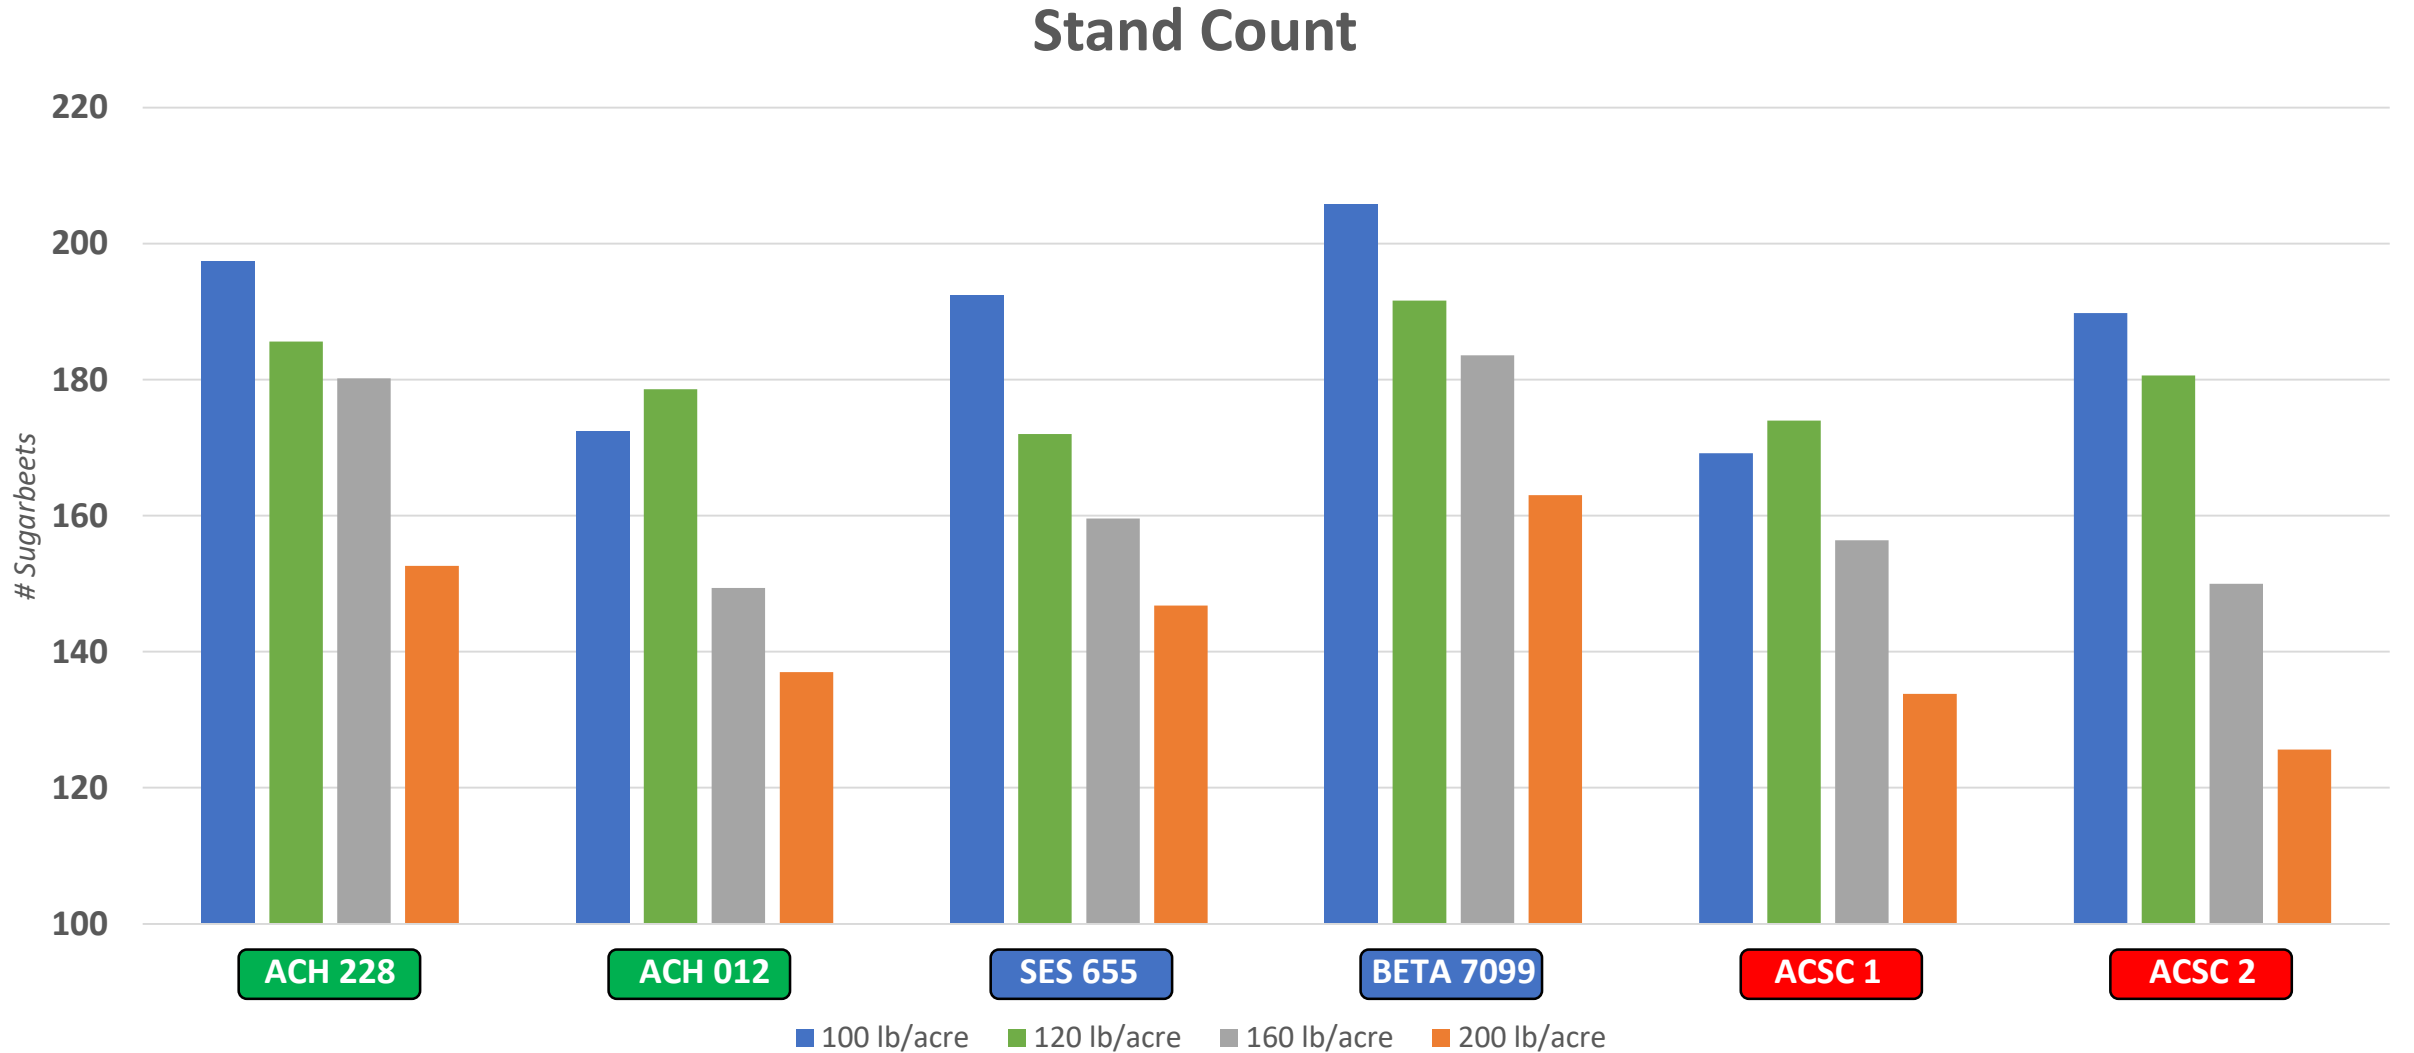

N Rate x Variety

N Rate x Variety

Percent Sugar

N Rate x Variety

Percent Purity

N Rate x Variety

Recoverable Sugar per Ton

N Rate x Variety

Tons per Acre

N Rate x Variety

Recoverable Sugar per Acre