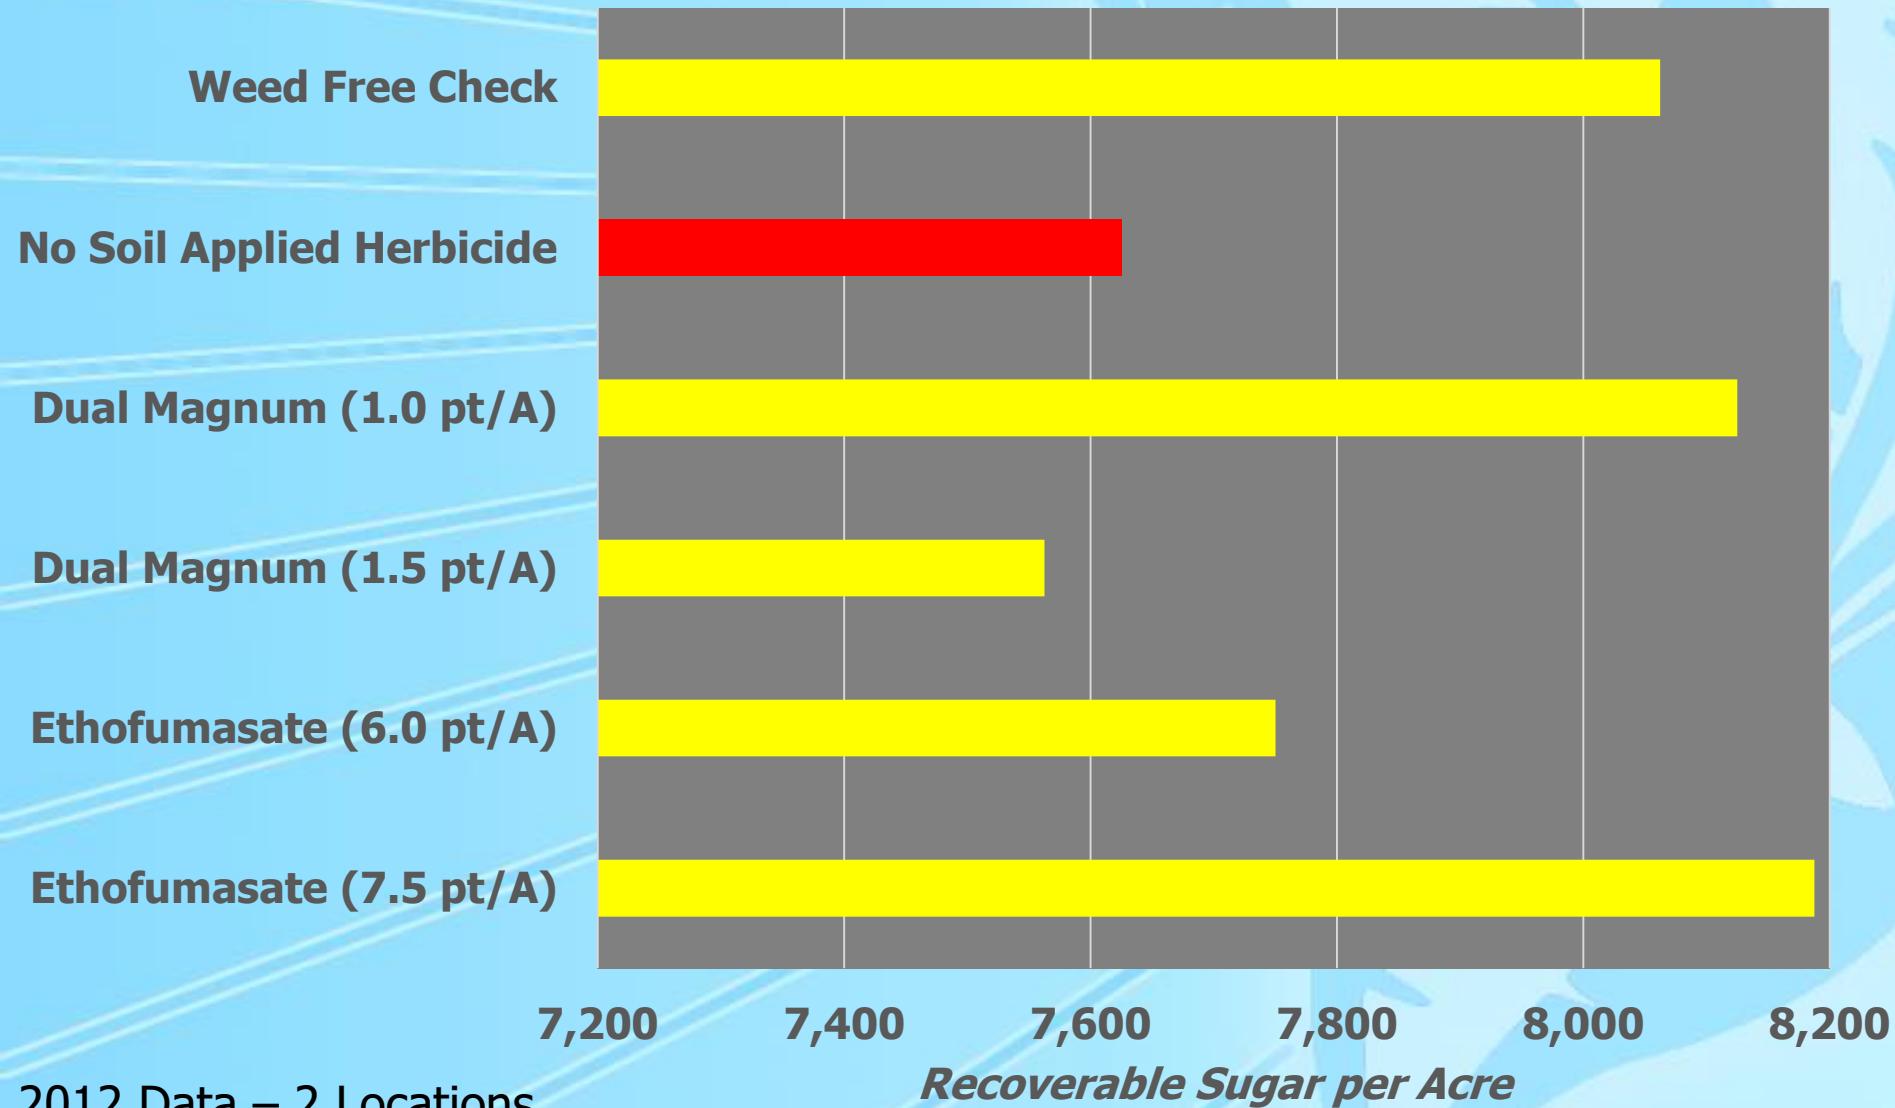

# Pre-Emerge Herbicides Work...

# Dual 1.5 pt/A Pre-emerge...

**Pic: June 12<sup>th</sup> - 2013**

# Pre-Emerge Herbicides Work...

Roundup PowerMAX  
32 fl oz/A (June 5)  
fb

Roundup PowerMax 24 fl oz/A (June 27)

Ethofumesate 2 pt/A +  
Dual Magnum 0.5 pt/A {PRE} (May15)  
fb

Roundup PowerMax 32 fl oz/A  
fb

Roundup PowerMax 24 fl oz/A